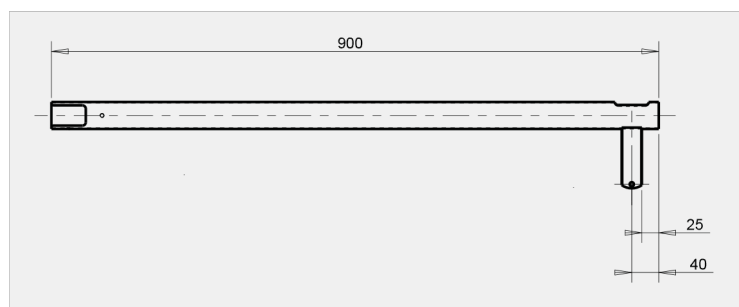

PRECISION EXTENSION 800-1200
Col. ● Code 26151

10KG
22LBS

PRECISION EXTENSION 1200-1600
Col. ● Code 26152

10KG
22LBS

Precision Extension 800-1200

Prolunga regolabile da 800 a 1200mm.

Adjustable extension from 800 to 1200mm.

Precision Extension 1200-1600

Prolunga regolabile da 1200 a 1600mm.

Adjustable extension from 1200 to 1600mm.

ACCESSORI / ACCESSORY

KIT MONOPROJECTOR-METAL

col. ● 36084

Piedino in metallo per raggiungere Ø370

Metal extension to reach Ø370

Projector