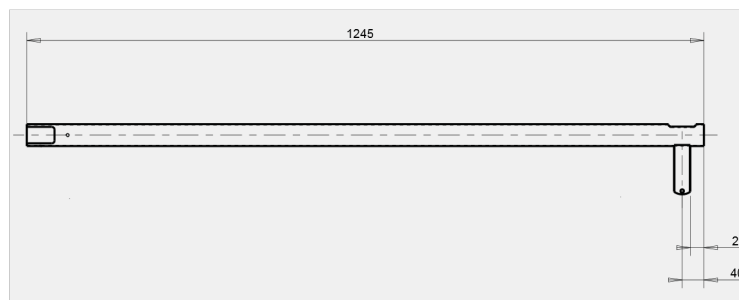

PRECISION EXTENSION 800-1200
Col. ● Code 26151

10KG
22LBS

PRECISION EXTENSION 1200-1600
Col. ● Code 26152

10KG
22LBS

Precision Extension 800-1200

Prolunga regolabile da 800 a 1200mm.

Adjustable extension from 800 to 1200mm.

Precision Extension 1200-1600

Prolunga regolabile da 1200 a 1600mm.

Adjustable extension from 1200 to 1600mm.

ACCESSORI / ACCESSORY

KIT MONOPROJECTOR-METAL

col. ● 36084

Piedino in metallo per raggiungere Ø370

Metal extension to reach Ø370

Projector