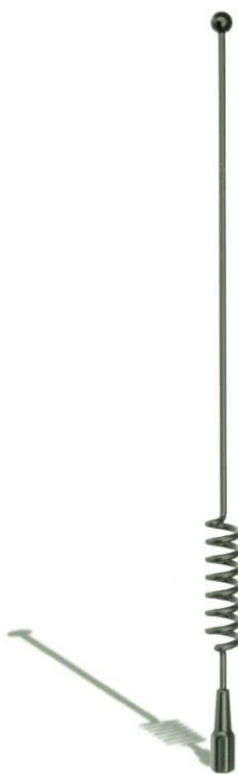

# 3146.01

## Antenna Rod

High quality black chromed stainless steel antenna rod for 824-894 MHz. The rod is commonly used for GSM 850 and ISM 868, and fits with Smarteq antenna bases ANT, Base 1123, Base 1131, Base 128, Base 2500 and MidiMag.

#### Mechanical

Length	314mm
Material	Black chromed stainless steel
Thread	M6