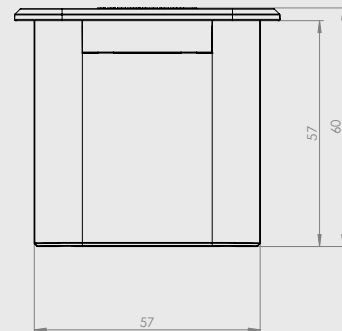

Specifications

Dimensions

CablePort office ^{frame}	3-fold	4-fold	6-fold
Length (L)	175 mm	220 mm	310 mm
Width	67 mm	67 mm	67 mm
Height	60 mm	60 mm	60 mm

Cut-out

Dimensions

CablePort office ^{frame}	3-fold	4-fold	6-fold
Length (L)	166 mm	211 mm	301 mm
Width	58 mm	58 mm	58 mm
Radius	12 mm	12 mm	12 mm