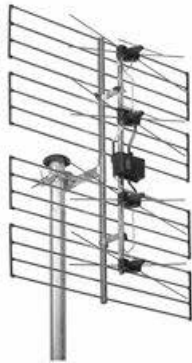

WISI EE 06 0297

UHF aerial

Description

Polarisation: horizontal or vertical, adjustable angle.

WISI Communications GmbH & Co. KG

Wilhelm-Sihn-Str. 5-7
75223 Niefern - Oeschelbronn, Germany

Phone: +49 7233 66-280, Fax: -350
E-Mail: export@wisi.de

Technical Modifications reserved. WISI cannot be held liable for any printing error. 7. Juni 2016, 3:05 nachm.

Technical data

channels	21...69 (UHF)
Frequency range UHF	470...862 MHz
Polarization	horizontal/vertikal
gain	14.5 dB (max.)
Forward/backward ratio	>25 dB
Aperture angle horizontal	46 °
Aperture angle vertikal	27 °
Wind load horizontal	107 N
Wind load vertikal	107 N

Connectors

F-socket	1 pcs.
----------	--------

General data

Dimensions (width x height x depth)	645 x 830 x 260 mm
-------------------------------------	--------------------

Packaging data

Sales unit	2 pcs.
Dimensions (WxHxD) sales unit	670 x 835 x 105 mm
Packaging volume sales unit	dm ³
Gross weight sales unit	2.000 kg
Shipping unit	pcs.
Dimensions (WxHxD) shipping unit	mm
Packaging volume shipping package	58.74 dm ³
Gross weight shipping unit	2 kg
EAN	4010056725167
Article number	72516
Customs tariff number	85291039