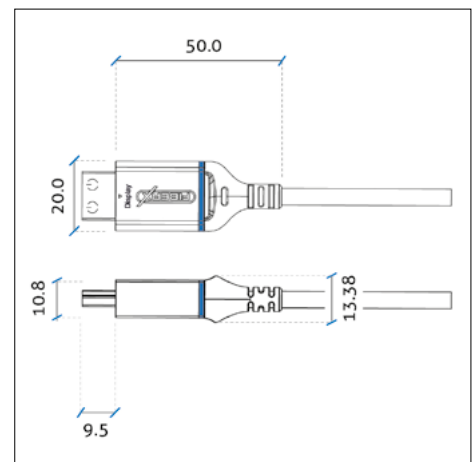

Features

- HDMI version 2.1 - 48Gbps for resolutions up to 8K UltraHD-2 60Hz
- Gold plated precision contacts with PureLink SLS™ (Secure-Lock-System™)
- HDMI-A male to HDMI-A male, full-metal housing
- Hybrid cable - Fiber for AV; copper for power and data, Ø 4.5mm
- AOC technology without external power supply, EMI resistance, low attenuation

Connections

Connector Material	Aluminium / Plastic
Contact Material	Gold-plated
Connector 1	HDMI-A Male with SLS™
Dimensions Connector 1	50 x 20 x 10.8 / 13.38 mm
Connector 2	HDMI-A Male with SLS™
Dimensions Connector 2	50 x 20 x 13.38 mm

Cable

Type	AOC Fiber / Copper Hybrid Cable
Construction	4x OM3 Fibers, 7x Copper Conductors
Optical Converter	4ch 850nm VCSEL + 4 CH GaAs PD Array
Jacket Outer Material	Halogen-free, CPR Compliant
Cable Outer Diameter	4.5mm
Minimum Bend Radius	45mm Static, 90mm Dynamic
Tensile Strength	Up to 238N

Signal Transmission

Transmission Modes	AV via Fiber, Power and Data via Copper
Standard	Ultra High Speed HDMI, HDMI v2.1 Compatible
Bandwidth	48 Gbps für 8K / UltraHD-2 @60Hz 4:4:4 10bit
eARC Compatibility	Up to 20m
Output Power	5V HDMI

General

Transmission Distance	Up to 100m, up to 20m ATC Certified
Operation / Storage Temperature	-20~70°C / -25~80°C
Relative Humidity	10~80%
Power Supply	No external Power Supply required (draws power from source device)
Packaging	Paper Brownbox with Sticker, PAP 20
Certification	CE, FCC, ROHS, REACH, CPR