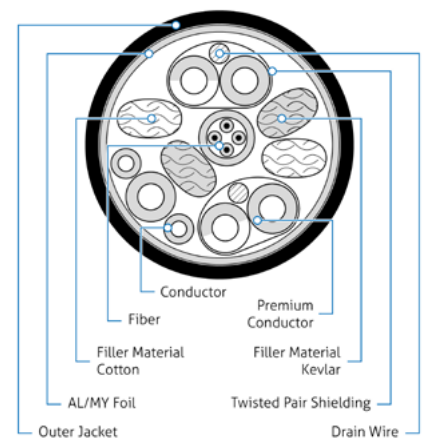

Features

- HDMI version 2.1 - 48Gbps for resolutions up to 8K UltraHD-2 60Hz
- Gold plated precision contacts with PureLink SLS™ (Secure-Lock-System™)
- HDMI-A male to HDMI-A male, full-metal housing
- Hybrid cable - Fiber for AV; copper for power and data, Ø 4.5mm
- AOC technology without external power supply, EMI resistance, low attenuation

Connections

Connector Material	Aluminium / Plastic
Contact Material	Gold-plated
Connector 1	HDMI-A Male with SLS™
Dimensions Connector 1	50 x 20 x 10.8 / 13.38 mm
Connector 2	HDMI-A Male with SLS™
Dimensions Connector 2	50 x 20 x 13.38 mm

Cable

Type	AOC Fiber / Copper Hybrid Cable
Construction	4x OM3 Fibers, 7x Copper Conductors
Optical Converter	4ch 850nm VCSEL + 4 CH GaAs PD Array
Jacket Outer Material	Halogen-free, CPR Compliant
Cable Outer Diameter	4.5mm
Minimum Bend Radius	45mm Static, 90mm Dynamic
Tensile Strength	Up to 238N

Signal Transmission

Transmission Modes	AV via Fiber, Power and Data via Copper
Standard	Ultra High Speed HDMI, HDMI v2.1 Compatible
Bandwidth	48 Gbps für 8K / UltraHD-2 @60Hz 4:4:4 10bit
eARC Compatibility	Up to 20m
Output Power	5V HDMI

General

Transmission Distance	Up to 100m, up to 20m ATC Certified
Operation / Storage Temperature	-20~70°C / -25~80°C
Relative Humidity	10~80%
Power Supply	No external Power Supply required (draws power from source device)
Packaging	Paper Brownbox with Sticker, PAP 20
Certification	CE, FCC, ROHS, REACH, CPR