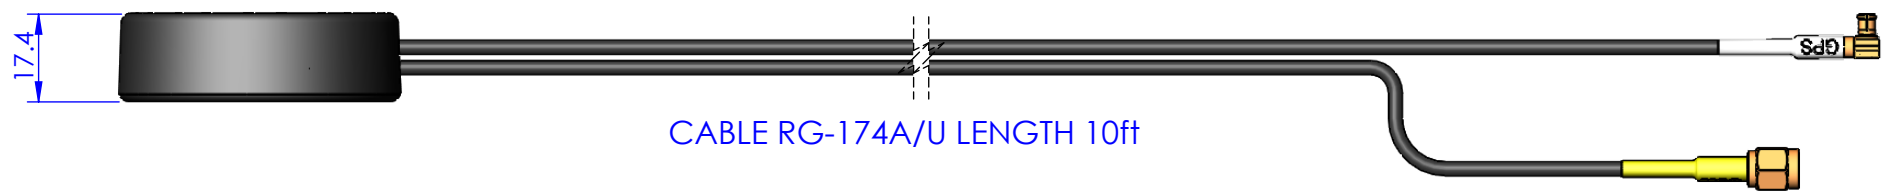

DATE	DESCRIPTION	REV
2022.05.06	First drawing	A

配件包(雙面膠紙)

CABLE RG-174A/U LENGTH 10ft

MCX MALE(RA)金(GPS)

CABLE RG-174A/U LENGTH 10ft

SMA MALE金(CELL)

EVERCOM COMMUNICATION TECHNOLOGY CO; LTD		CHECKED BY	APPROVAL BY	DESIGNED BY	SCALE	UNIT
MODEL NO.	GPM-8MCMRA3/SMG3			PATRICK	1 : 1.5	mm
				2022.05.05		