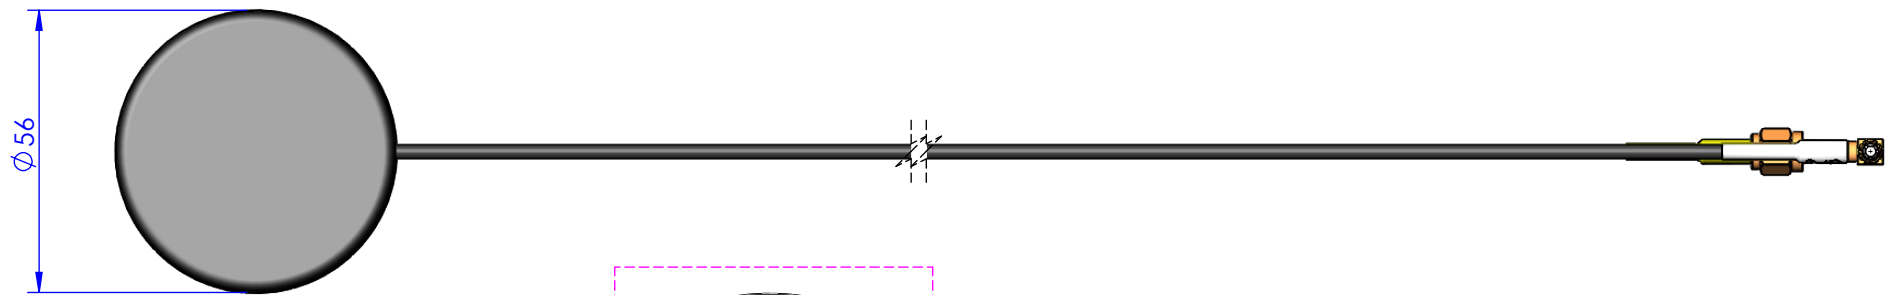

DATE	DESCRIPTION	REV
2022.05.06	First drawing	A

配件包(雙面膠紙)

CABLE RG-174A/U LENGTH 10ft

MCX MALE(RA)金(GPS)

CABLE RG-174A/U LENGTH 10ft

SMA MALE金(CELL)

EVERCOM COMMUNICATION TECHNOLOGY CO; LTD		CHECKED BY	APPROVAL BY	DESIGNED BY	SCALE	UNIT
MODEL NO.	GPM-8MCMRA3/SMG3			PATRICK	1 : 1.5	mm
				2022.05.05		