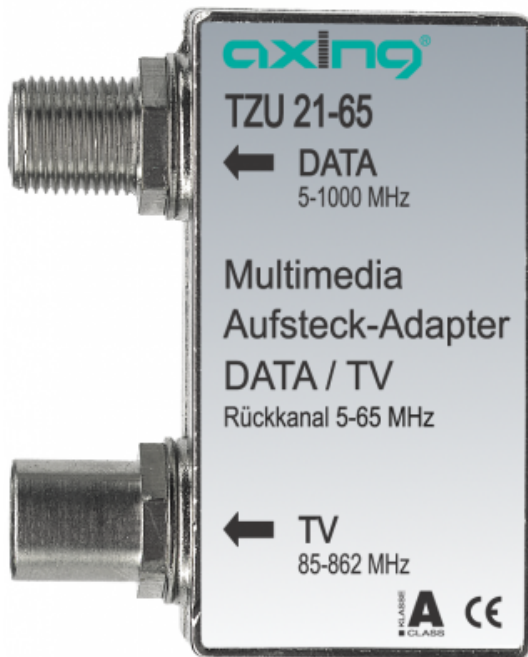

TZU 21-65 Plug-on adapter | Multimedia

- ✓ Return path 5...65MHz
- ✓ Can be plugged Radio/TV antenna wall outlets either in wide band or filter technique
- ✓ F-Port to connect an interactive unit (e. g. cable modem)

Order information

Type	TZU 21-65
Order no.	TZU02165
GTIN	7611682082166
PE	1
VE	1
EU customs tariff number	85299097

Technical data

Upstream	
Frequency range	5...65 MHz
TV connector	
Frequency range	85...1006 MHz
Tap loss	3,5 dB
DATA connector	
Connector type	F-female
Tap loss	3,5 dB
Isolation TV@DATA @ 5...65 MHz	> 75 dB
Isolation TV@DATA @ 109...1006 MHz	≥ 30 dB
Connectors	
Return loss	> 18 dB (-1,5 dB/Oktave)
Connector TV	IEC-male
Connector antenna wall outlet	IEC-female
General	
Weight	0,073 kg