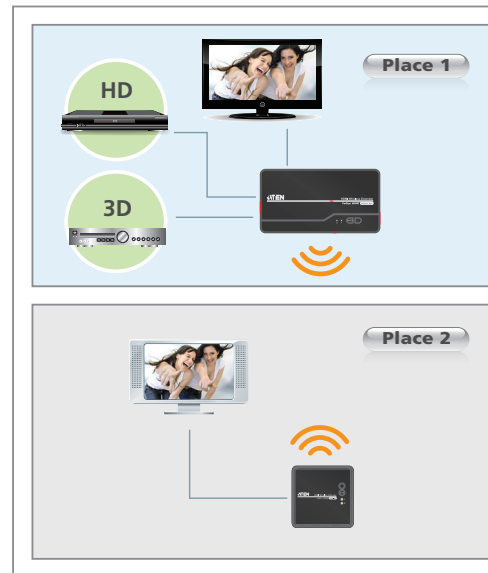

Specification

Function		VE809T	VE809R
Connectors	Device	HDMI IN	2 x HDMI type A Female (Black)
	Display	HDMI OUT	1 x HDMI type A Female (Black) (Loop-through)
	IR		1 x 2.5 mm jack (Black)
	Power		1 x DC jack
	Unit to Unit		Wireless 5Ghz
Switches	Power		1 x pushbutton
	Switch		1 x pushbutton
LEDs	Power		1 x Blue/Red
	Port ID		2 x Blue
Video		480p, 720p, 1080i and 1080p	
Audio		Up to 5.1 channel digital audio	
Transmission Distance		Up to 30m	
Power Consumption		DC5V, 10W	DC5V, 7.5W
Environment	Operation Temp.	0~40°C	
	Storage Temp.	-20 ~60°C	
	Humidity	0~80% RH, Non-condensing	
Physical Properties	Housing	Plastic	
	Weight	205 g	125 g
	Dimensions (L x W x H)	18.20x 9.65 x 3.15 cm	9.50 x 9.50 x 3.15 cm

Product information is subject to change without prior notice.

ATEN International Co., Ltd.

3F, No.125, Sec. 2, Datong Rd., Sijhih District., New Taipei City 221, Taiwan
Phone: 886-2-8692-6789 Fax: 886-2-8692-6767
www.aten.com E-mail: marketing@aten.com

Printed 07/2019 V3.0

© Copyright 2019 ATEN® International Co., Ltd.
ATEN and the ATEN logo are trademarks of ATEN International Co., Ltd.
All rights reserved. All other trademarks are the property of their respective owners.