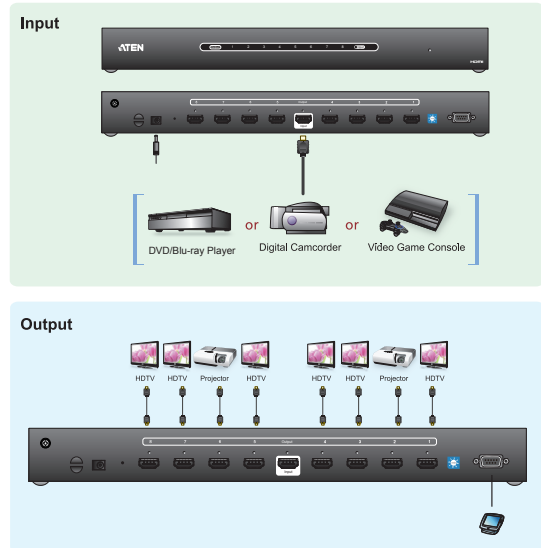

## 8-Port HDMI Splitter

- The VS0108HA HDMI Splitter is the perfect solution for anyone who needs to send one source of digital high definition video to eight HDMI displays at the same time. It supports all HDMI-enabled equipment, such as DVD players, satellite set-top boxes and all HDMI displays.

The VS0108HA HDMI Splitter is HDCP (High Bandwidth Digital Content Protection) compliant, making it effective for use with all HDMI displays in home theater applications, as well as in corporate, educational and commercial settings.

**HDMI™**  
HIGH DEFINITION MULTIMEDIA INTERFACE

### Features

- Connects one HDMI source to eight HDMI displays at the same time
- HDMI (3D, Deep Color, 4Kx2K); HDCP Compatible
- Supports resolutions of up to Ultra HD 4Kx2K and 1080p Full HD
- Features EDID Expert technology :
  - EDID Library with default EDID configurations
  - Built-in EDID Mode selection
  - Copies a display's EDID to the source device
- Built-in bi-directional RS-232 serial control port for high-end system control
- Supports Dolby True HD and DTS HD Master Audio
- Long distance transmission – up to 15 m (24 AWG)
- Supports up to 340MHz bandwidth for high performance video
- Signaling rates up to 3.4 Gbits
- Plug-and-play – no software installation required