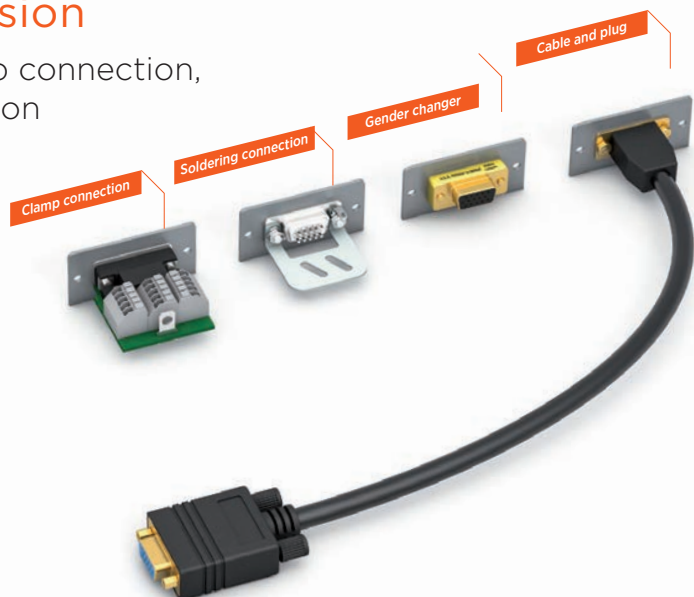

## MultiMedia connection systems

Modular and versatile

The modular MultiMedia connection system can easily integrate computer, video, audio, control or network connections in socket systems, desktop casings, floor boxes and 19" rack patch panels.

### Konnect family

The high-quality adapter plates are available for various applications and in different designs and materials.

Konnect design click

Konnect 50 alu/50 steel

Konnect 54 alu

Konnect flex 45 click

Applications	Suitable for the following applications			
Socket systems 	✓	✓	✓	
CablePort basic/standard 		✓		
CablePort desk/desk <sup>2</sup> CablePort standard <sup>2</sup> CablePort flex module holder CablePort manager 				✓
Floor box kits 		✓		
19" rack patch panels 		✓		

## Rear side version

Available as: clamp connection, soldering connection or plug-in version