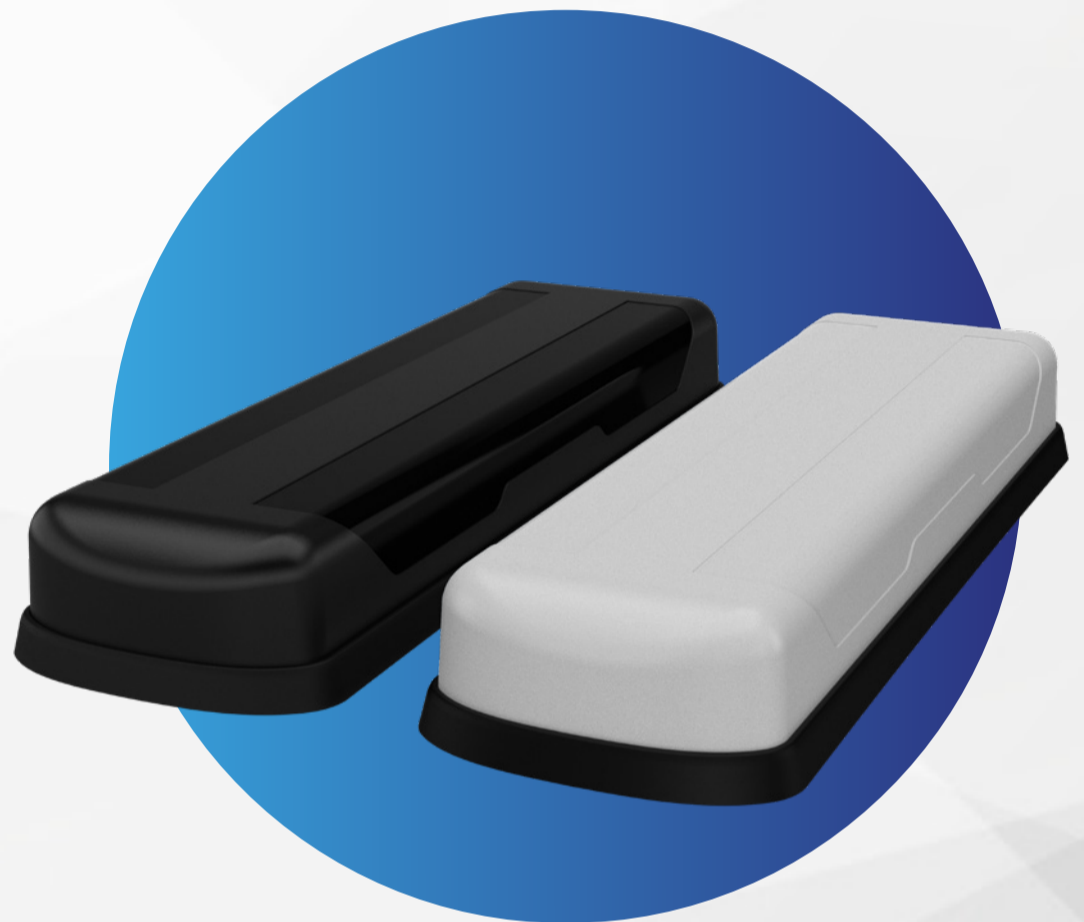

Megalodon®

An all in one antenna solution for 5G dual modem routers

Product Features

The Megalodon® is a low profile 8x (2x 4x4 MiMo) 4G/5G antenna for mobile installations specifically designed for dual modem applications and allowing up to 18 functions to be supported via a single antenna installation. The range covers global cellular bands for future-proof performance, the antenna provides effective functionality for 2x 4G Cat 18/20 and/or 5G modems. This can be combined with a number of other functions including single/dual band GPS/GNSS and up to 8x8 MiMo WiFi elements covering 2.4-7.2GHz (WiFi 6e/7).

Performance Features

- 8x (2x 4x4 MiMo) 4G / 5G solution
- Optional 8x WiFi 6e/7
- Optional 2x L1 or L1/L5 GPS/GNSS
- Low profile - 2 inches (55mm) in height
- Compact footprint
- Up to 18 antennas in a single housing
- IP69K and IK10 compliant
- Cables compliant with UN ECE R118

**IP69K
RATED**

**IK10
RATED**

Benefits

- Single hole installation for up to 18-in-1
- Preserves vehicle resale value
- Low height meets some U.S state light bar obscuration rules
- Covers functions of most demanding dual modem setups

Key Applications

- Mobility
- Mass Transit
- Public Safety
- First Responders

Available Accessories

Magnetic mount base

- SAB-344

Wall/mast mount bracket

- SAB-345

Thick/uneven panel adaptor