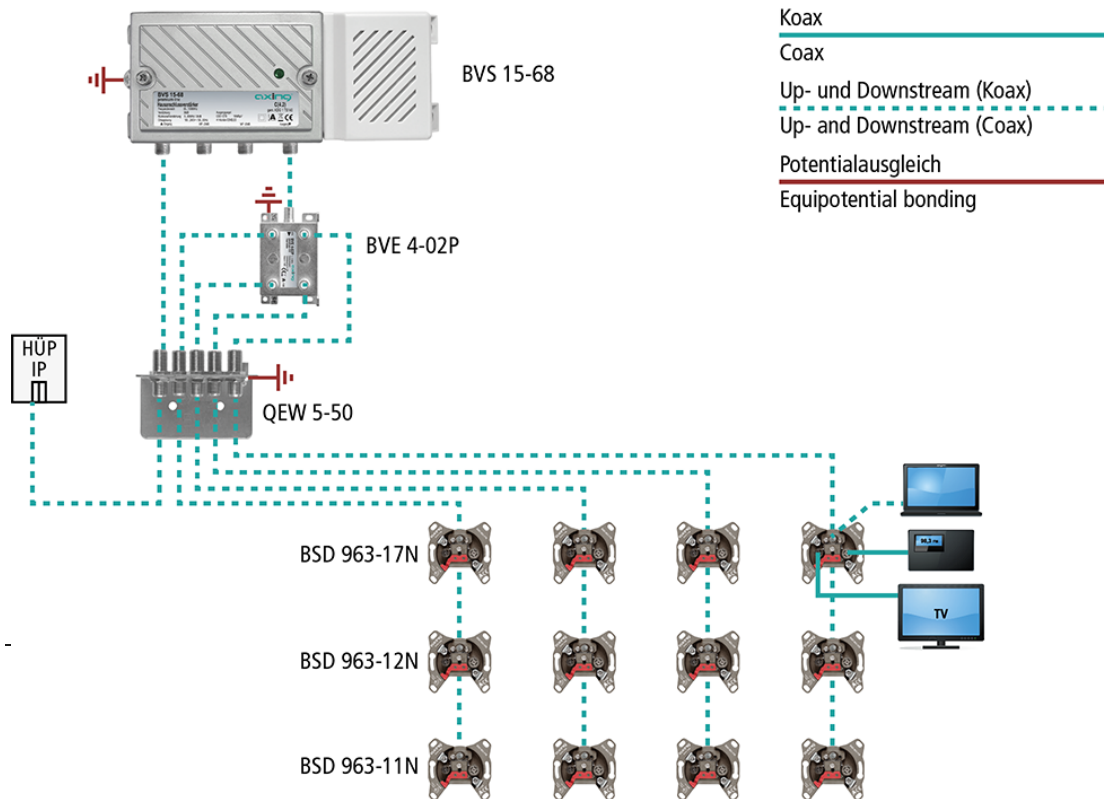

BVS 15-68 CATV amplifier 38 dB | 100 dB μ V CSO/CTB

- ✓ KDG 1 TS 140: C(4.2)
- ✓ Downstream 85...1006 MHz
- ✓ Attenuation and equalization adjustable
- ✓ Interstage attenuation/equalization pluggable with jumpers
- ✓ Upstream 5...65 MHz
- ✓ Return path attenuation adjustable
- ✓ Interstage attenuation/equalization pluggable with jumpers
- ✓ Al-die-cast/plastic housing
- ✓ Test ports at in- and output

Order information

Type	BVS 15-68
Order no.	BVS01568
GTIN	7611682003710
PE	1
VE	1
EU customs tariff number	85437030

Technical data

EMC	according to EN 50083-2, class A
Classification according to 1 TS 140	C(4.2)
Downstream	
Frequency range	85...1006 MHz
Gain	38 dB
Max. output level CSO/CTB (CENELEC raster, 41 channels, 60 dB IMA)	100 dB μ V
Attenuation: continuously adjustable	0...20 dB
Equalization: continuously adjustable	0...18 dB
Attenuation interstage: pluggable with jumpers	0/6 dB
Equalization interstage: pluggable with jumpers	0/2/4/6 dB
Return loss	\geq 18 dB (-1,5 dB/Octave)
Noise figure typ.	\leq 7 dB
Upstream	
Frequency range	5...65 MHz
Gain	30 dB
Noise figure	\leq 7 dB
Attenuation: continuously adjustable	0...20 dB
Equalization interstage: pluggable with jumpers	0/3/6/9 dB
Attenuation interstage: pluggable with jumpers	0/6 dB
RF connectors	
Type	F-female
Test port at in-/output	-20 \pm 2,5 dB/-20 \pm 1,0 dB
General	
Switching power supply	100...240 VAC / 50...60 Hz
Power indicator	LED
Power consumption	5,5 W
Equipotential bonding connection	4 mm ²
Operating temperature range (acc. to EN 60065)	-20...+50°C
Dimensions (W x H x D) appr.	200 x 90 x 50 mm
Weight	0,474 kg
Protection class	IP 20

Example of use

Suitable products

[QEW 5-50 Earthing angle | Vodafone Kabel Deutschland approved](#)

[QEW 6-50 Earthing angle | Vodafone Kabel Deutschland approved](#)

[QEW 7-50 Earthing angle | Vodafone Kabel Deutschland approved](#)