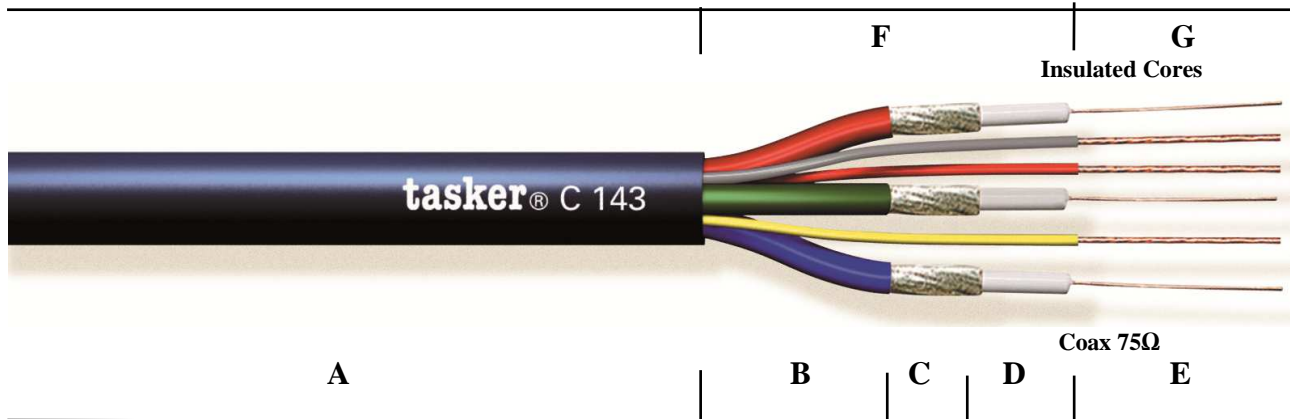

Technical Datasheet

Firestop® tasker® C143 Special Video Cable 75Ω ✔ RoHS₃

CATEGORY Special Video Cable 75Ω (See Video Catalogue)
APPLICATIONS Video RGB and controls

- A:** Grey Soft **Flame Retardant PVC**. Outer Diam. Ø 7,80 (±0,20) mm.
- B:** Coax in **PVC**. Colored: Red, Green and Blue. Diam. Ø 2,80 (±0,20) mm.
- C:** Coax shielding in O.F.C. tinned copper Spiral, covering 100%.
- D:** Coax insulation in PEE. Diam. Ø 1,50 (±0,20) mm.
- E:** Coax stranded formation in O.F.C. red copper 10x0,10 mm. Nom. cross section 3x0,08 mm² (75Ω).
- F:** Insulated cores sheathed in **PVC**. Colored: Grey, Red, Yellow. Insulated cores Diam. Ø 1,00 (±0,20) mm.
- G:** Insulated cores stranded formation in O.F.C. tinned copper 7x0,15 mm. Nom. Section 3x0,12 mm².

MARKING **tasker®** C143 3x0,75 OHM + 3X0,12 mm² - R.G.B. HIGT DEFINITION VIDEO CABLE - MADE IN ITALY

CUSTOM PRODUCTION This product may be custom produced also in **LSZH, PE, PUR**, with or without Metallic Armor.