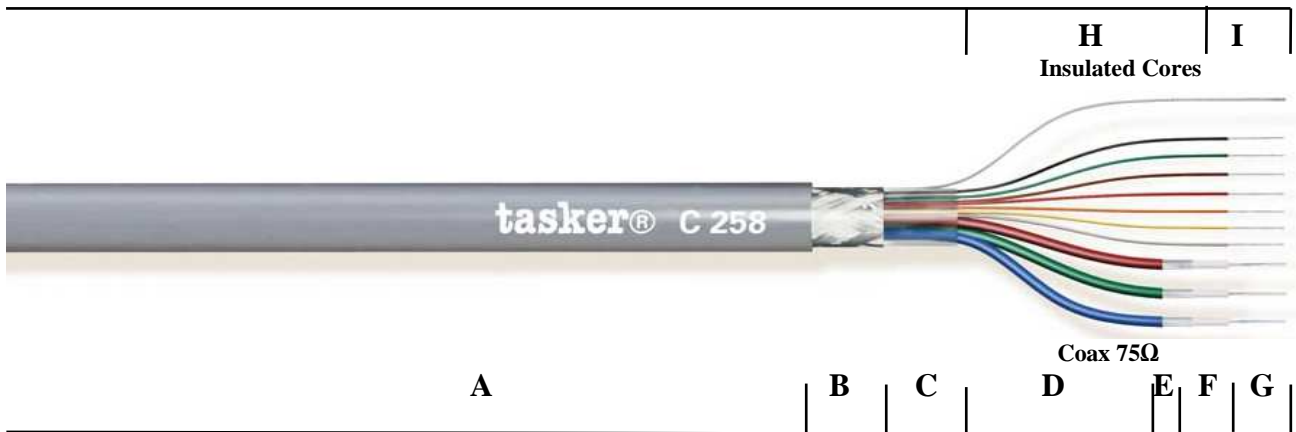

**FirestoP®** **tasker® C258 Special Video Cable**   
**3x75Ω + 7x0,08 mm<sup>2</sup>**

**CATEGORY** Special Video Cable 75Ω (See Video Catalogue)  
**APPLICATIONS** VGA and XGA

- A:** Grey Soft **Flame Retardant PVC**.  
Outer Diam. Ø 7,60 (±0,20) mm.
- B:** O.F.C. Tinned Copper Braid Shielding, covering 80% + drain Wire.
- C:** Grouping with unweaved polyester tape.

**3x HD Video Coax:**

- D:** Sheath in **PVC HT 105°** - Colored: Red, Green and Blue.  
Diam. Ø 2,40 (±0,20) mm.
- E:** O.F.C. tinned copper spiral shielding, covering 100%.
- F:** Insulated in PPE. Diam. Ø 1,40 (±0,20) mm.
- G:** Stranded in O.F.C. tinned copper formation 7x0,12 mm.  
Nom. section 3x0,08 mm<sup>2</sup> (75Ω).

**7x Insulated Cores:**

- H:** Sheath in **PVC HT 105°** - Colored: White, Brown, Red, Orange, Yellow, Green, Black. Diam. Ø 0,90 (±0,20) mm.
- I:** Stranded in O.F.C. tinned copper formation 7x0,12 mm.  
Nom. section 7x0,08 mm<sup>2</sup>.