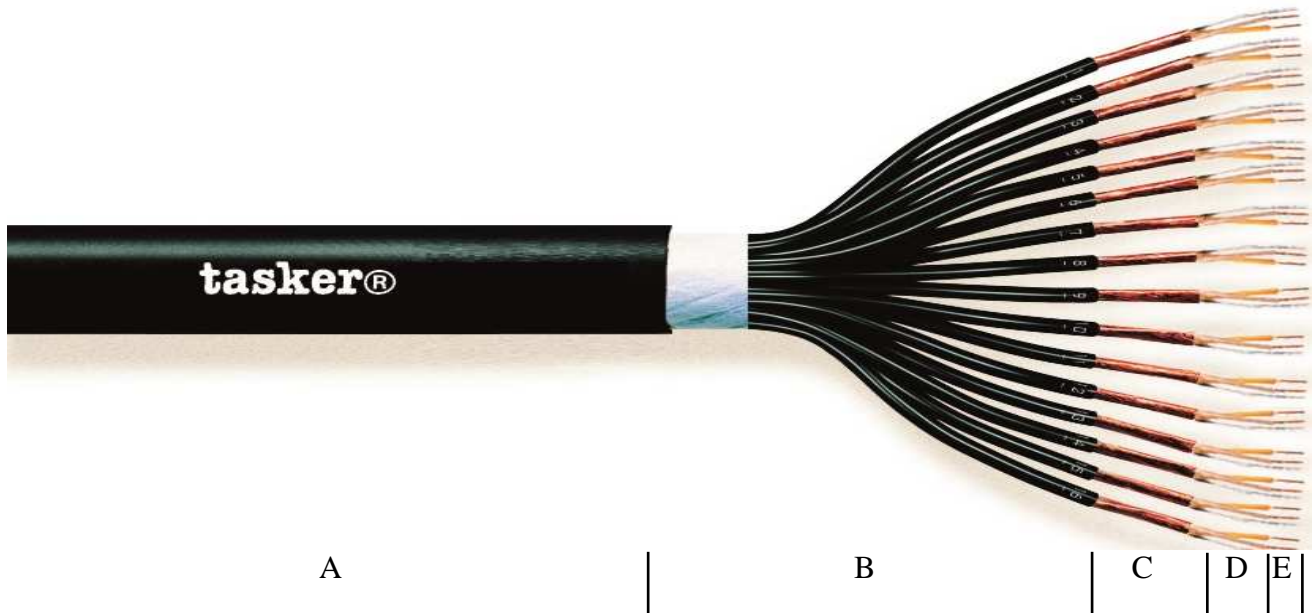

MILAN S.r.l. a socio unico

Head Office – Export department:
Viale Europa, 74
20090 Cusago (MI) Italy
T. +39 02 9039.4556-4158
F. +39 02 9039.4551
www.taskercables.com

Ufficio Commerciale e Centro Distribuzione
Viale Europa 72 Strada F12
20090 Cusago (MI) Italy
T. +39 02 9039.0037-0059
F. +39 02 9039.0049
www.tasker.it

Technical Datasheet

tasker® C412 – 12x2x0,22 mm²

Single Shielded Multipair Audio Cable

NOTE
CATEGORY
APPLICATIONS

The picture don't represent the real number of conductors
Multipair Audio Cable (See Audio Catalogue)
Audio Mixers, Benches and Audio Balanced multi sockets.

- **A:** Soft Black **PVC** Sheath.
  Outer cable Diam. Ø: 16,00 (±0,10) mm.
- **B:** The single pair are isolated with black **PVC**, numbered from one to the number of elements and wrapped together with polyester base tape.
  Diam. Ø 3,00 (±0,10) mm.
- **C:** The single pair are shielded with spiral in O.F.C. red copper, covering 100% + tinned copper Drain Wire.
- **D:** The single cores are insulated with **Solid PE**, colored one Yellow and one Transparent, and wrapped with not weaved polyester base tape.
  Diam. Ø 1,00 (±0,10) mm.
- **E:** O.F.C. red copper formation 28x0,10 mm.
  Nom. Cross section 12x2x0,22 mm².