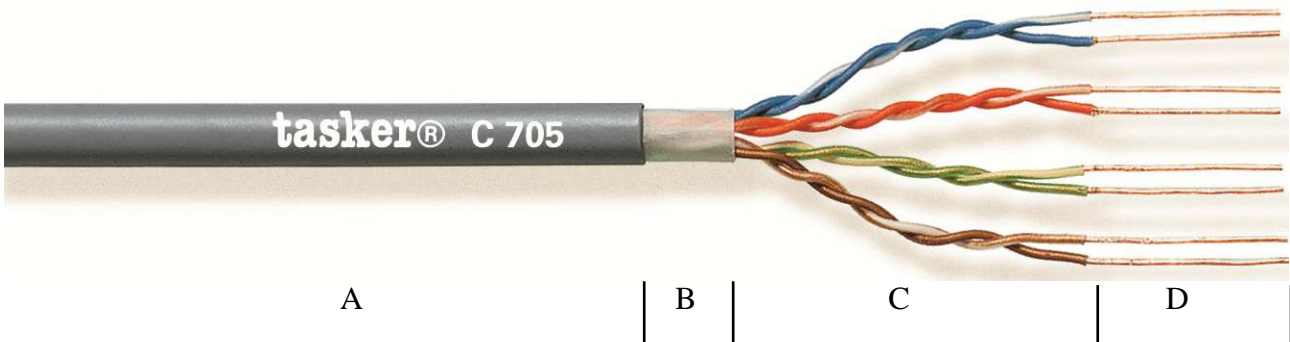

Technical Datasheet

tasker® C705 U.T.P. Cat. 5e

4x2x0,14 mm² - UL/ETL verified Cable

CATEGORY Data Transmission (See Data Network Catalogue)
APPLICATIONS LAN cabling and patch cord

- A:** Grey Soft **PVC** Sheath. Outer cable Diam. Ø 6,00 (±0,20) mm.
- B:** The four pairs are stranded together with polyester based tape.
- C:** Insulation with PE. Diam. Ø 0,90 (±0,20) mm.
 RJ45 plug connector compatible.
 Core colors: White – Blue/Blue White-Orange/ Orange,
 White Green/Green, White-Brown/Brown.
- D:** Stranded formation of 7x0,15 mm in O.F.C. Red Copper.
 Nom. Cross section 4x2x0,14 mm².

MARKING **tasker®** C705 E-TYPE CM 4x2x0,14 mm² 60°C (UL) E188630 CSA LL81295 FT4
 ETL VERIFIED TO TIA/EIA-568-B.2 CAT.5e PATCH CABLE U.T.P.
 13G1707141621

CUSTOM PRODUCTION This product may be custom produced also in **L.S.Z.H.** polymer, **PE, PUR**, with or without Metallic Armor.