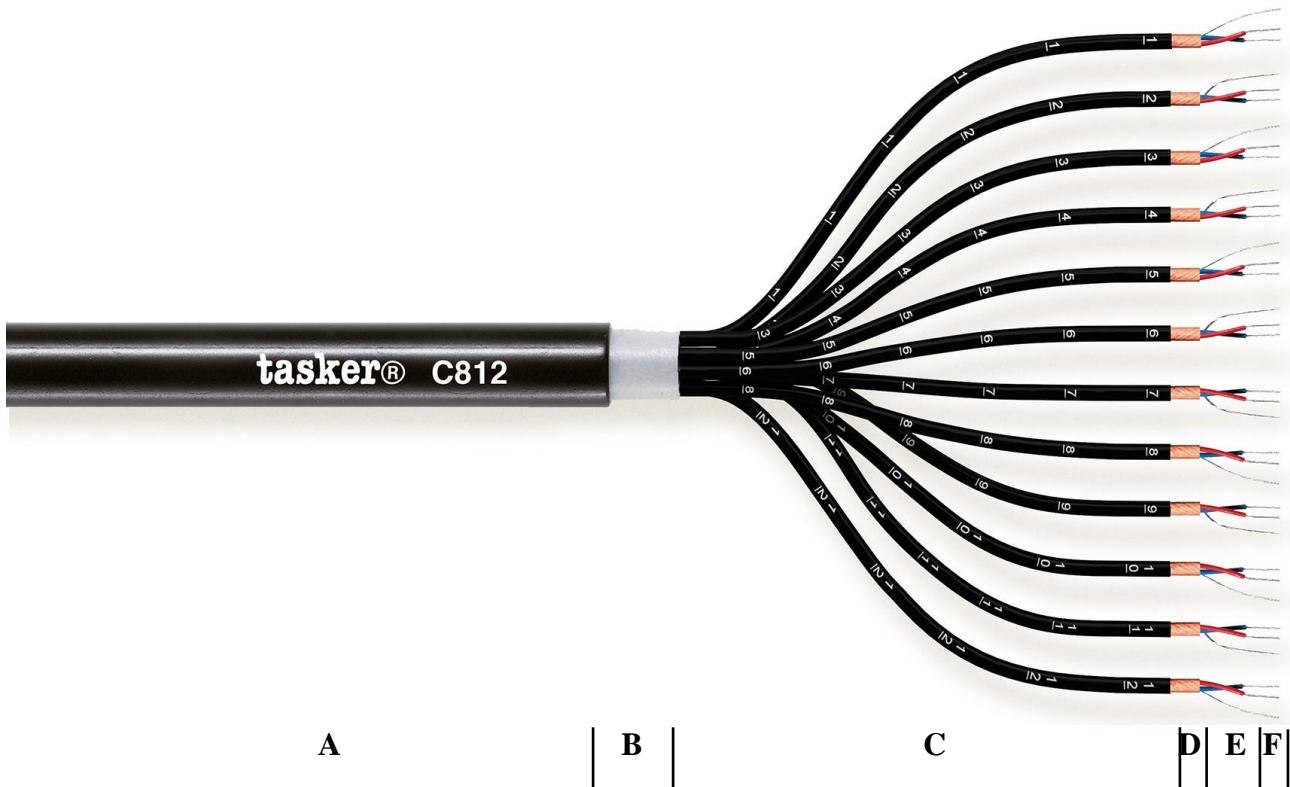

FirestoP®

Technical Datasheet

tasker® C812 – 12x2x0,22 mm²

Digital Audio Multipair Cable 110 Ohm AES/EBU

CATEGORY Digital Multipair Audio Cable (See Audio Catalogue)
APPLICATIONS Audio Mixers, Benches and Audio Balanced multi sockets.

- A:** Soft Black **Flame Retardant PVC** Sheath.
Outer cable Diam. Ø 19,30 (±0,20) mm.
- B:** The pairs are wrapped together with polyester base tape.
- C:** The single pair are isolated with black **Flame Retardant PVC**, numbered from one to the number of elements. Diam. Ø 4,00 (±0,20) mm.
- D:** The single pair are shielded with O.F.C. Red copper spiral covering 100% + tinned copper Drain Wire.
- E:** The single cores are insulated with **PPE**, colored one blue and one red.
Diam. Ø 1,50 (±0,20) mm.
- F:** O.F.C. tinned copper formation 28x0,10 mm.
Nom. Cross section 12x2x0,22mm².