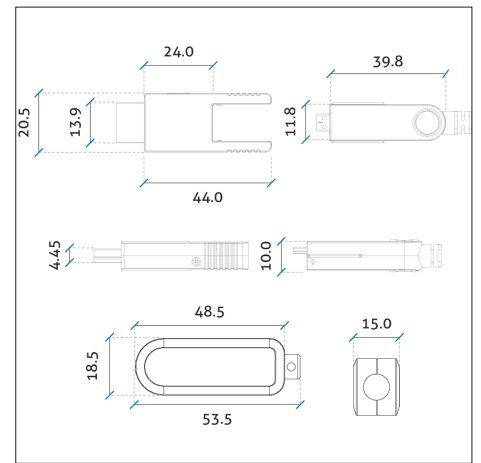

General

Transmission Distance	Up to 100m
Operation / Storage Temperature	-10 ~ 50°C / -20 ~ 60°C
Relative Humidity	10 ~ 80%
Power Supply	USB 5V supply using included cable - sink connection side is preferred
Packaging	Paper Brownbox with Sticker, PAP 20
Certification	CE, FCC, ROHS, REACH, CPR