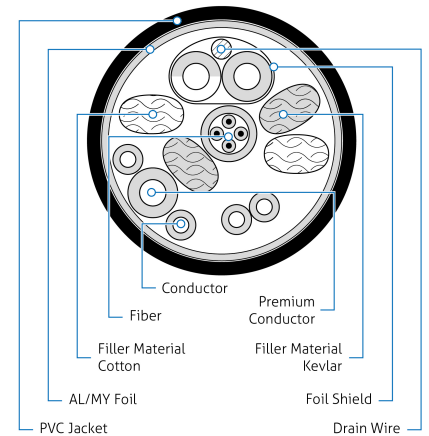

General

Transmission Distance	Up to 100m
Operation / Storage Temperature	-10 ~ 50°C / -20 ~ 60°C
Relative Humidity	10 ~ 80%
Power Supply	USB 5V supply using included cable - sink connection side is preferred
Packaging	Paper Brownbox with Sticker, PAP 20
Certification	CE, FCC, ROHS, REACH, CPR