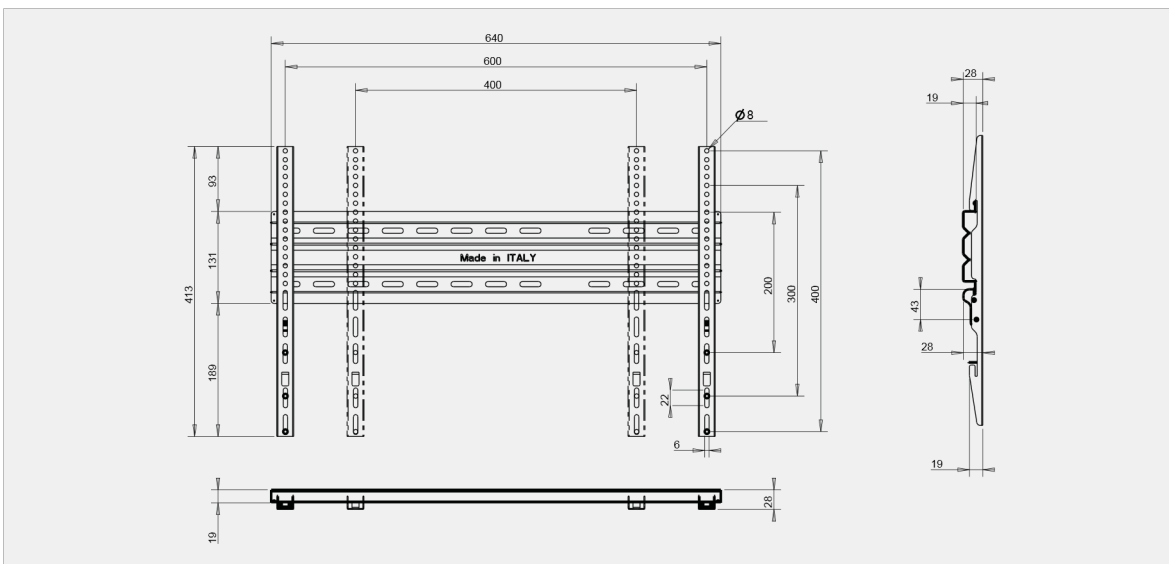

SLIM 600  
 Col. ● Code 06144  
 MINI VESA 200X200 - MAX VESA 600X400

WALL

# Slim 600

Supporto universale da parete per monitor e tv.

Universal wall support for monitor and tv.

Fixed on the Wall

FIXED ON THE WALL