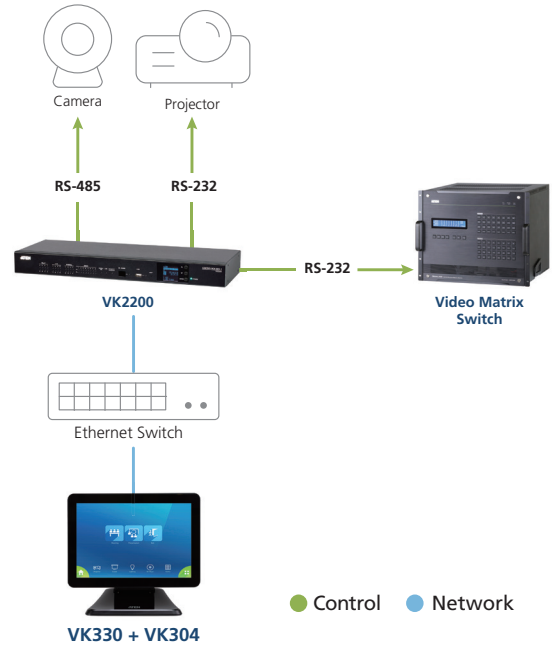

10.1" Touch Panel

VK330

The ATEN VK330 is a 10.1" Touch Panel, featuring capacitive multi-touch TFT-LCD screen. Natively installed with the ATEN Control System app, the touch panel is compatible with ATEN Control Box and Control Pad.

The VK330 supports Power over Ethernet (PoE), which allows power and data to be carried over a single Ethernet cable to the touch panel, and makes it perfect to support the specific environments with those applications required solid and wired connection to ensure stability and high security demands.

The Touch Panel VK330, the Tabletop Kit VK304 and the Wall Mount Kit VK302 are sold separately.

Features

- 10.1" touch panel
- Natively installed ATEN Control System app and designed for the integrated use with the ATEN Control System
- Supports Power over Ethernet (PoE), which allows it to receive power and communication over a single Ethernet cable
- Capacitive multi-touch screen
- Flexible installation and available for the additional wall mount kit (ATEN VK302) and tabletop kit (ATEN VK304), as well as compatible for any standard VESA 75 x 75 mm mounts

Specifications

	VK330
Touch Panel Display	
Display Type	TFT-LCD
Size	10.1"
Touch Screen	Capacitive
Resolution	1280 x 800
Aspect Ratio	16:10
Color Depth	8 bit
Contrast Ratio	800:1
Backlight	LED
Viewing Angle	± 85° (H), ± 85° (V)
Interfaces	
Ethernet	1 x RJ-45 Female, 10 / 100 / 1000 BaseT
USB	1 x USB Type-A
Power Inputs	
Power over Ethernet (PoE)	802.3 at PoE+
Power Consumption	
	PoE: 14W:47.77BTU
Environmental	
Operating Temperature	0 – 40 °C
Storage Temperature	-10 – 55 °C
Humidity	10 – 80% RH, Non-Condensing
Physical Properties	
Housing	Plastic
Weight	0.62 kg
Dimensions (L x W x H)	25.22 x 17.78 x 2.45 cm