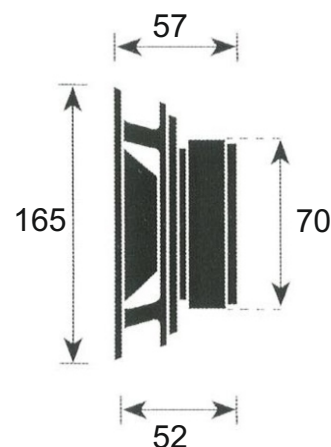

EL SPEAKERS ARE ROHS COMPLIANT

CALEARO®

www.calearoam.com

EL 165

P.No. 7697323

Altoparlanti coassiali a 2 vie
2 way coaxial speakers

EL SPEAKERS ARE ROHS COMPLIANT

DATI COSTRUTTIVI / TECHNICAL SPECIFICATIONS

Potenza nominale	Nominal power	W	50
Potenza massima	Max power	W	100
Resist. in DC	Voice coil DC resist.	Ohm	4
Risposta in frequenza	Frequency response	Hz	70>16000
Efficienza	Efficiency	dB	92

Cono	Cone	Cartone	Paper
Sospensione	Surround	Foam	Foam
Cestello	Basket	Acciaio	Steel
Spider	Spider	Cotone	Cotton