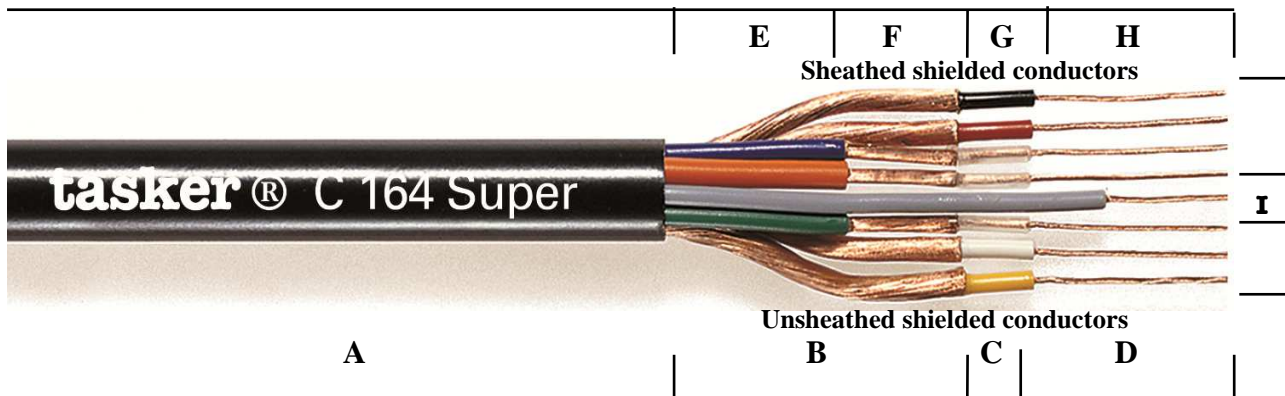

Technical Datasheet

tasker® C164 Super – SCART Video/Audio Cable

CATEGORY Special Video/Audio Cable (See Video Catalogue)
APPLICATIONS SCART and other Audio/video installations.

A: Black Soft PVC Sheath. Outer Diam. Ø 10,00 (±0,20) mm.

4x Unsheathed shielded conductors:

- B:** O.F.C. red copper spiral shielding conductors.
C: PVC cores insulation, colored Black, Red, White, Yellow.
 Diam. 1,80 (±0,20) mm
D: O.F.C. red copper Stranded formation 19x0,10 mm.
 Nom. Cross Section 4x0,15 mm².

3x Sheathed shielded conductors:

- E:** Soft PVC inner sheaths. Colored Blue, Red, Green.
 Diam. Ø 2,30 (±0,20) mm.
F: O.F.C. red copper spiral shielding covering 100%
G: Transparent PVC cores insulation, diam. 1,20 (±0,20) mm
H: O.F.C. red copper Stranded formation 19x0,10 mm.
 Nom. Cross Section 2x0,15 mm².

Free Conductor:

- I:** Grey PVC sheath. Diam. Ø 2,10 (±0,20) mm.
 O.F.C. red copper Stranded formation 19x0,10 mm.
 Nom. Cross Section 1x0,15 mm².

MILAN S.r.l. a socio unico

Head Office – Export department: