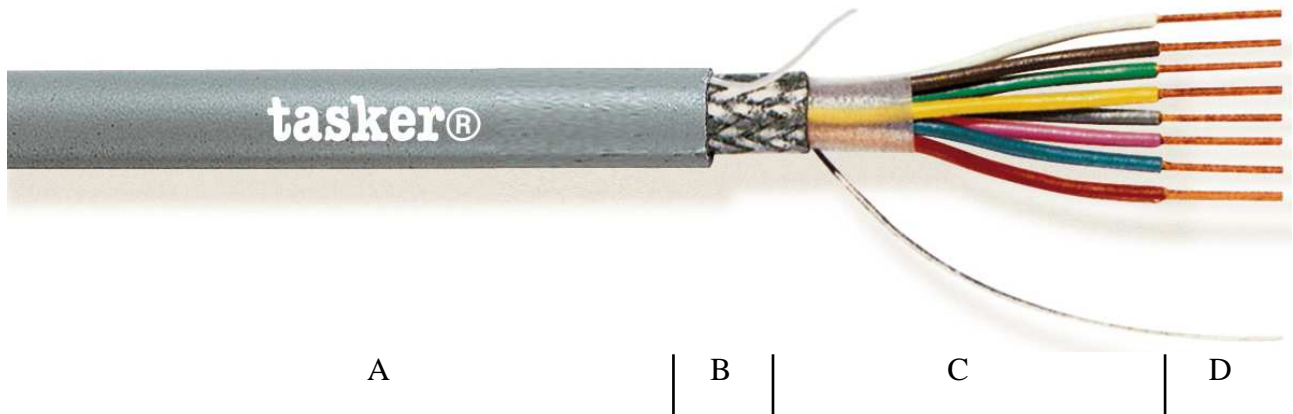

Technical Datasheet

tasker® C210 – 2x0,25 mm² - LiYCY Cable

NOTE
CATEGORY
APPLICATIONS

The picture don't represent the real number of conductors.
 Shielded Cable (See Data Network Catalogue)
 Data transmission and electronics.

- A:** Grey Soft **PVC** Sheath.
Outer cable Diam. Ø 4,60 (±0,10) mm.
- B:** Braided Shielding in O.F.C. Tinned Copper, covering 85% + Drain Wire.
- C:** Cores Insulation with Soft **PVC** colored following DIN 47100 Standards.
Color Code: White, Brown. Diam. Ø 1,30 (±0,10) mm.
Stranded with waste filler between conductors and wrapped with Mylar Tape.
- D:** Stranded O.F.C. Red Copper formation 14x0,15 mm.
Nom. Cross section 2x0,25 mm².