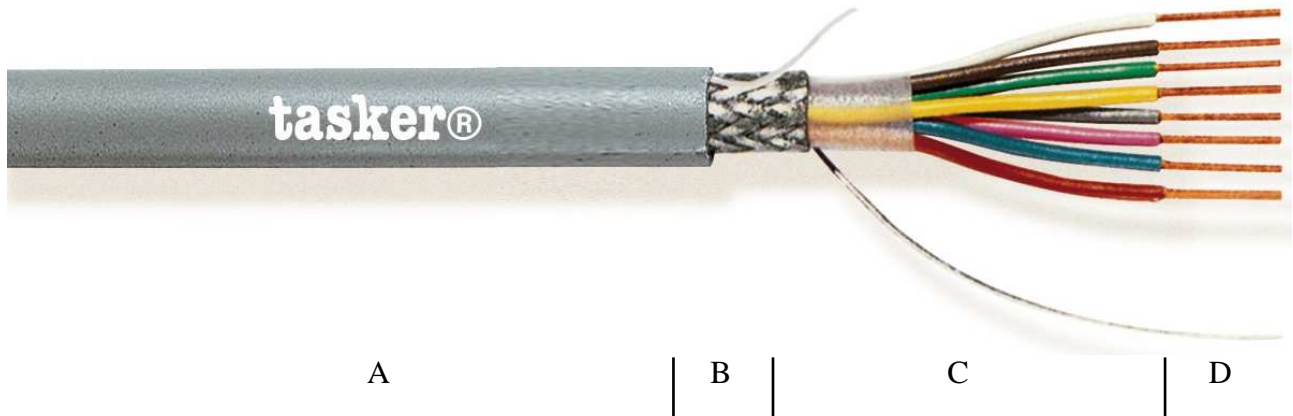

Technical Datasheet

tasker® C214 – 7x0,25 mm² - LiYCY Cable

NOTE
CATEGORY
APPLICATIONS

The picture don't represent the real number of conductors.
 Shielded Cable (See Data Network Catalogue)
 Data transmission and electronics.

- A:** Grey Soft **PVC** Sheath.
Outer cable Ø: 6,50 (±0,10) mm.
- B:** Braided Shielding in O.F.C. Tinned Copper, covering 85% + Drain Wire.
- C:** Cores Insulation with Soft **PVC**– DIN 47100 Standards.
Color Code: White, Brown, Green, Yellow, Grey, Pink, Blue.
Diam. Ø 1,30 (±0,10) mm. Stranded with waste filler between conductors and wrapped with Mylar Tape.
- D:** Stranded O.F.C. Red Copper formation 14x0,15 mm.
Nom. Cross section 7x0,25 mm².