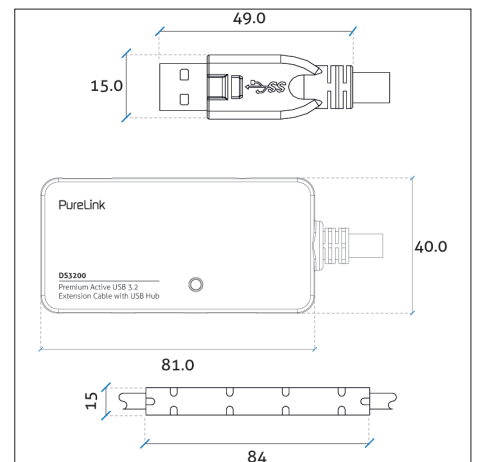

Connections

Connector Material	ABS / PVC Plastic	
Contact Material	Gold-plated	
Connector 1	USB-A Male	
Dimensions Connector 1	42 x 15 x 8mm	
Connector 2	Hub with 4x USB-A Female	
Dimensions Connector 2	81 x 40 x 15mm	
Active Signal Amplifier	PureLink APO™, PSU Included	
Drivers	Plug&Play, no Drivers Required	
Dimensions cable repeater	84.0 x 15.0 mm	
Quantity of in-cable repeater modules per length	Length	Cable repeater quantity
	5.00m	1
	10.00m	1

Cable

Type	Round Cable
Construction	5m: 3x 28AWG Twisted Pairs + 2x 24AWG Single Wires + Drain 10m: 3x 24AWG Twisted Pairs + 2x 20AWG Single Wires + Drain
Shielding	Triple Shielded
Inner Conductor Material	Tinned Stranded Copper
Jacket Outer Material	PVC
Cable Outer Diameter	5m: 5.5mm 10m: 7.0mm
Minimum Bend Radius	5m: 38.5mm 10m: 47.0mm
Sheath Printing	Cable Standards, Max. Temperature, Combustion Class

Signal Transmission

Standard	USB 3.2 (Gen 1x1) / 2.0 / 1.1
Max. Bandwidth	5 Gbps
Max. Power Output	1.25A / 5V / 6.25W

General

Transmission Distance	Up to 10.00m
Operation Temperature	0°C - 50°C
Colour	Black
Packaging	Giftbox, PAP21
Certification / Compliance	CE, FCC, VW-1, ROHS, REACH