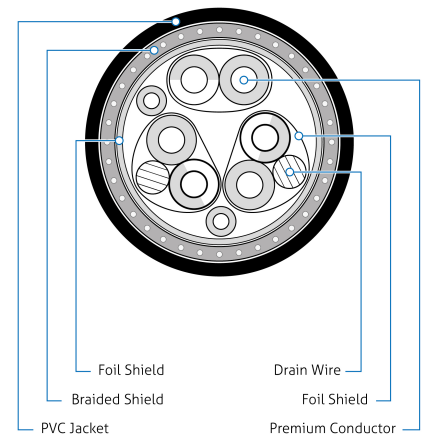

Features

- USB 3.2 (Gen 1x1) – 5Gbps data transmission
- Gold plated precision contacts
- USB-A male to 4x USB-A female with PureLink APO™, hub function
- Tinned copper strands and triple shielding, AWG28/24
- Power transmission with max. power output 3A / 5V / 15W, PSU included

Connections

Connector Material	ABS / PVC Plastic	
Contact Material	Gold-plated	
Connector 1	USB-A Male	
Dimensions Connector 1	42 x 15 x 8mm	
Connector 2	Hub with 4x USB-A Female	
Dimensions Connector 2	81 x 40 x 15mm	
Active Signal Amplifier	PureLink APO™, PSU Included	
Drivers	Plug&Play, no Drivers Required	
Dimensions cable repeater	84.0 x 15.0 mm	
Quantity of in-cable repeater modules per length	Length	Cable repeater quantity
	5.00m	1
	10.00m	1

Cable

Type	Round Cable
Construction	5m: 3x 28AWG Twisted Pairs + 2x 24AWG Single Wires + Drain | 10m: 3x 24AWG Twisted Pairs + 2x 20AWG Single Wires + Drain
Shielding	Triple Shielded
Inner Conductor Material	Tinned Stranded Copper
Jacket Outer Material	PVC
Cable Outer Diameter	5m: 5.5mm | 10m: 7.0mm
Minimum Bend Radius	5m: 38.5mm | 10m: 47.0mm
Sheath Printing	Cable Standards, Max. Temperature, Combustion Class

Signal Transmission

Standard	USB 3.2 (Gen 1x1) / 2.0 / 1.1
Max. Bandwidth	5 Gbps
Max. Power Output	1.25A / 5V / 6.25W

General

Transmission Distance	Up to 10.00m
Operation Temperature	0°C - 50°C
Colour	Black
Packaging	Giftbox, PAP21
Certification / Compliance	CE, FCC, VW-1, ROHS, REACH

DS3200 Overview

Parent	Art.-No.	Length	Colour	EAN
DS3200	DS3200-050	5.00m	black	4251364716212
	DS3200-100	10.00m	black	4251364716229

PureLink GmbH | Von-Liebig-Str. 10 | 48432 Rheine | Germany | ☎ +49 5971 800 299-0 | 📠 +49 5971 800 299-99 | ✉ info@purelink.de

We regularly expand our product range. We will be happy to provide information on updates in this regard upon request. All information is subject to confirmation and non-binding. Technical changes, printing errors and mistakes excepted. The illustrations used in these document may differ from the delivered product.