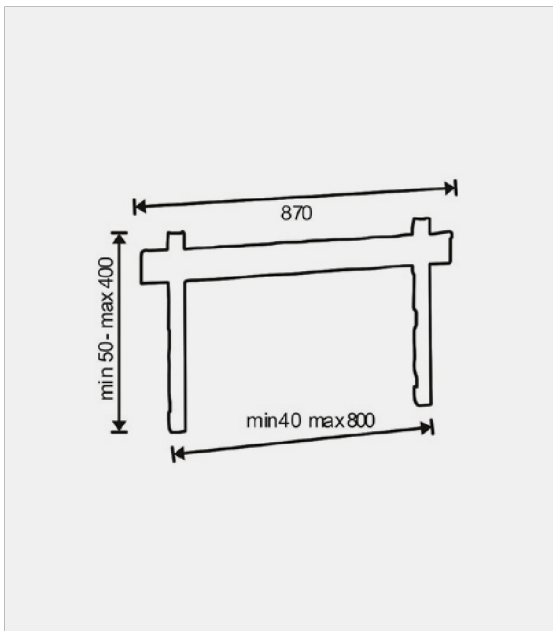

EASY BIG  
 Col. ● Code 06066  
 MIN VESA 200x200 - MAX VESA 800x400

EASY FOUR  
 Col. ● Code 06079  
 MIN VESA 100x100 - MAX VESA 400x400

# Easy Big

Supporto universale fisso da parete per monitor e tv di grandi dimensioni.

Universal fix wall support for large monitor and tv.

# Easy Four

Supporto universale fisso da parete per monitor e tv.

Universal fix wall support for monitor and tv.

Fixed on the Wall

FIXED ON THE WALL