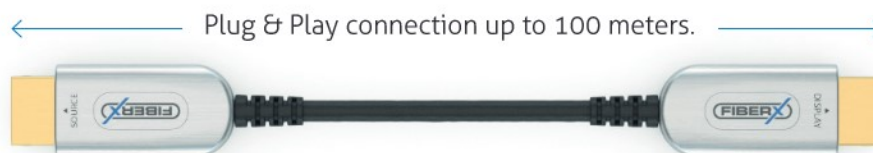

APPLICATION

INPUT

- Graphic Cards
- Gaming Devices
- Blu-ray
- DVR
- Computer
- Set-top Box

OUTPUT

- TV
- Monitor
- Projector