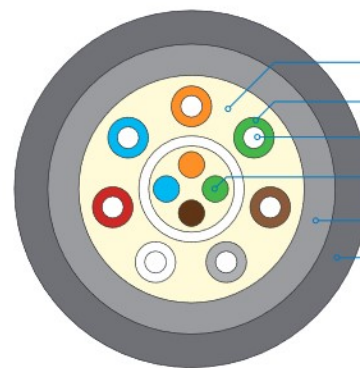

DETAILED TECHNICAL SPECIFICATION

Connections	
Plug material	Die-cast zinc alloy
Contact material	24 carat gold plating
Shielded	Yes
Connector 1	HDMI Type A male (19pin)
Dimension connector 1	39.0 x 20.0 x 9.0 (mm)
Connector 2	HDMI Type A male (19pin)
Dimension connector 2	39.0 x 20.0 x 9.0 (mm)

Cable	
Type	Round cable
Construction	Hybrid optical cable 4x OM3 fiber 7x Copper wire
Outer sheath material	High flexible PVC
Outer sheath diameter	4.5mm
Bend radius	20mm
Pulling strength	10kg

Signal Transmission	
Transmission modes	Digital audio and video signals
Standard	HDMI2.0, HDCP2.2, HDR 10, HDR 12 and Dolby Vision incl. RGB, YCbCr 4:4:4, CEC, EDID, HEAC, ARC
Bandwidth	18Gbps (6 Gbps / Colour)
Resolution	Up to 4K / UltraHD / 2160p (4096x2160) @60Hz, 4:4:4
Supported audio	Up to Dolby Atmos / DTS HD Master Audio

General	
Transmission distance	Up to 100m
Operation / storage temperature	-10-50°C / -20-60°C
Humidity	10% - 80% RH
Power supply	No external power required (draws current from source)
Power consumption	0.25 W (max)
Certification	CE, FCC, REACH, ROHS

Connector
Standard HDMI connector

Shield
Robust EMI shield

Strain Relief
Enhanced bending cycles

Hybrid Cable
High flexible PVC