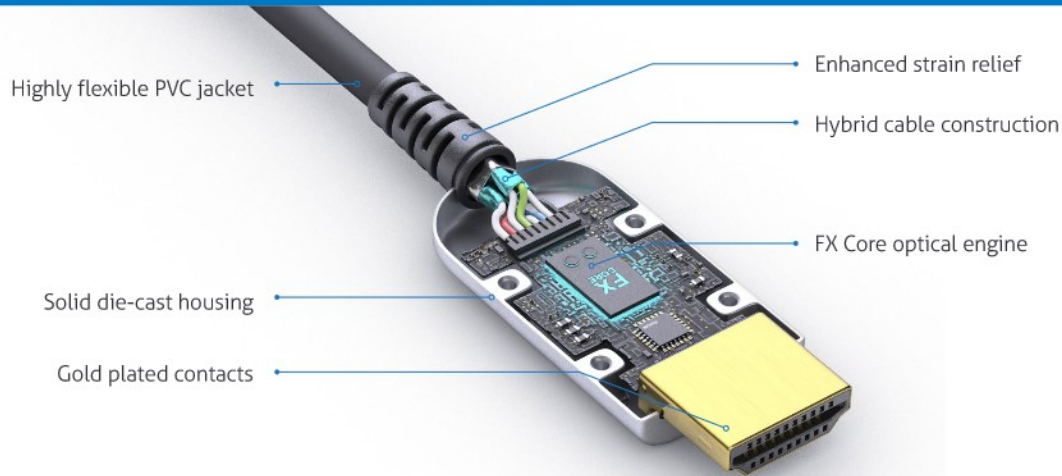

FiberX Series

FX-I350 | Active Optical HDMI 2.0 Cables

DESCRIPTION

The FiberX Active Optical HDMI 2.0 Cables FX-I350 transmits uncompressed Audio and Video signals up to 100m distance.

This compact cable is designed for professional applications - it handles full 18 Gbps bandwidth with supreme 24/7 reliability while providing simple plug and play usability. It contains both fiber optic and copper cores, is lightweight, flexible and has an ultra-small bend radius.

With it's advanced optical engine the HDMI Hybrid Cable provides full HDMI signal integrity and supports CEC, transparent EDID and HDCP as well as zero frame delay, no latency, no compression. The end user experience is that of a short high quality copper cable. Connect and perform.

FEATURES AND PERFORMANCE

- Active optical fiber transmission at full 18 Gbps bandwidth
- Resolutions up to 4K@60Hz 4:4:4 incl. HDR 10, HDR 12 and Dolby Vision
- HDMI 2.0, HDMI 1.x and DVI 1.0 compliant
- HDCP 2.2, HDCP 1.4 compliant
- Supports CEC and transparent EDID
- Zero frame delay, no latency, no compression
- Hybrid Construction, super lightweight, small bend radius, compact design
- Supports all HDMI audio formats incl. Dolby TrueHD and DTS-HD Master Audio
- Kevlar reinforced sheath
- Easy Plug & Play installation
- Metal housing for optimized EMI protection

Cable	
Type	Round cable
Construction	Hybrid optical cable 4x OM3 fiber 7x Copper wire
Outer sheath material	High flexible PVC
Outer sheath diameter	4.5mm
Bend radius	20mm
Pulling strength	10kg

Signal Transmission	
Transmission modes	Digital audio and video signals
Standard	HDMI2.0, HDCP2.2, HDR 10, HDR 12 and Dolby Vision incl. RGB, YCbCr 4:4:4, CEC, EDID, HEAC, ARC
Bandwidth	18Gbps (6 Gbps / Colour)
Resolution	Up to 4K / UltraHD / 2160p (4096x2160) @60Hz, 4:4:4
Supported audio	Up to Dolby Atmos / DTS HD Master Audio