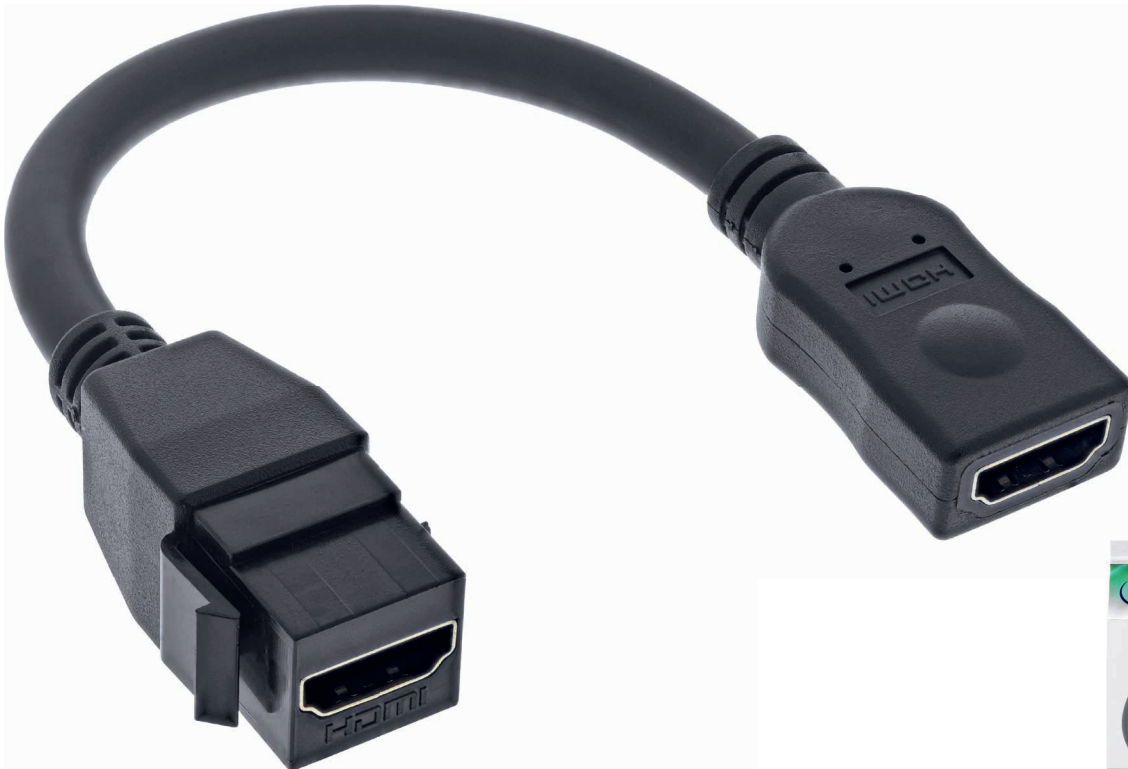

INLINE® HDMI KEYSTONE ADAPTER CABLE 4K/60HZ, HDMI A FEMALE/FEMALE, BLACK, 0.2M

PIN OUT

HDMI keystone adapter cable, HDMI socket to beech, one-sided with keystone snap-in mounting option.

NO.	PARTS NAME	SPECIFICATION DESCRIPTION	QT' Y
⑤	Housing	Keystone jack Housing BLACK ABS	2
④	OUT MOLD	45P BLACK PVC	2
③	INTER MOLD	LDPE	2
②	CONNECTOR	HDMI 19P A/F SOLDER, BLACK INSULATION , THE PIN GOLD PLATED , THE SEHLL FOR GOLD PLATED	2
①	CABEL	HDMI2. 0V (30#BC*1P+DA) *5P+30#BC*4C+ADB BLACK PVC JACKET OD=7. 3 ± 0. 2MM	1