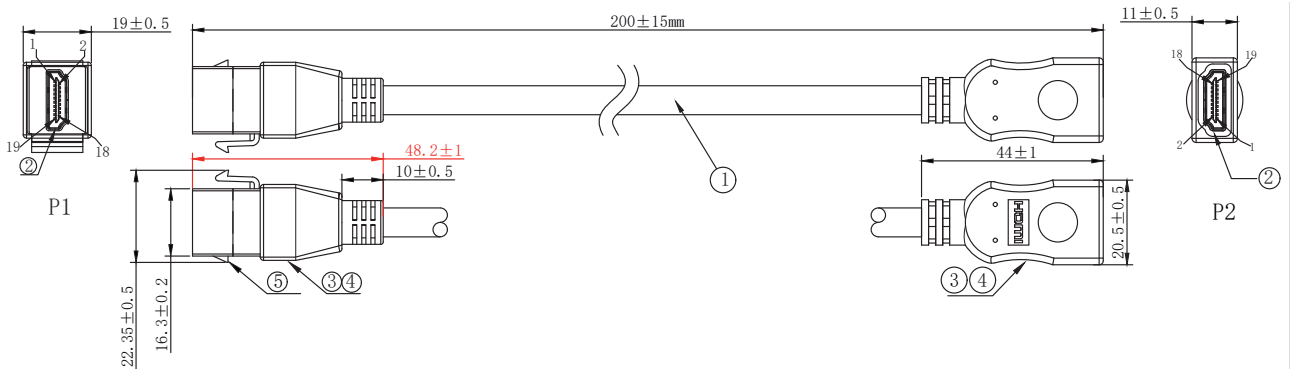

INLINE® HDMI KEYSTONE ADAPTER CABLE 4K/60HZ, HDMI A FEMALE/FEMALE, BLACK, 0.2M

PIN OUT

HDMI keystone adapter cable, HDMI socket to beech, one-sided with keystone snap-in mounting option.

NO.	PARTS NAME	SPECIFICATION DESCRIPTION	QT' Y
⑤	Housing	Keystone jack Housing BLACK ABS	2
④	OUT MOLD	45P BLACK PVC	2
③	INTER MOLD	LDPE	2
②	CONNECTOR	HDMI 19P A/F SOLDER, BLACK INSULATION , THE PIN GOLD PLATED , THE SEHLL FOR GOLD PLATED	2
①	CABEL	HDMI2. 0V (30#BC*1P+DA) *5P+30#BC*4C+ADB BLACK PVC JACKET OD=7. 3 ± 0. 2MM	1

EAN: 4043718300327
ART.-NR.: 76206A