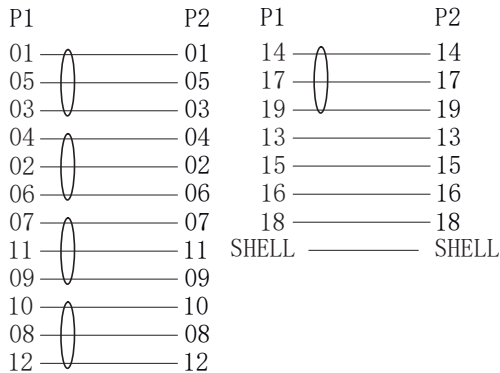

INLINE® HDMI KEYSTONE ADAPTER CABLE 4K/60HZ, HDMI A FEMALE/FEMALE, BLACK, 0.2M

PIN OUT

HDMI keystone adapter cable, HDMI socket to beech, one-sided with keystone snap-in mounting option.

NO.	PARTS NAME	SPECIFICATION DESCRIPTION	QT' Y
⑤	Housing	Keystone jack Housing BLACK ABS	2
④	OUT MOLD	45P BLACK PVC	2
③	INTER MOLD	LDPE	2
②	CONNECTOR	HDMI 19P A/F SOLDER, BLACK INSULATION , THE PIN GOLD PLATED , THE SEHLL FOR GOLD PLATED	2
①	CABEL	HDMI2. 0V (30#BC*1P+DA) *5P+30#BC*4C+ADB BLACK PVC JACKET OD=7. 3 ± 0. 2MM	1

EAN: 4043718300327
ART.-NR.: 76206A