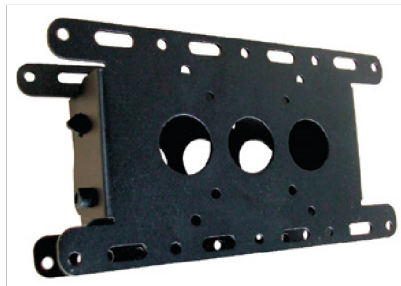

EASY GO 100
 Col. ● Code 06142
 VESA 50X50 / 75X75 / 100X100 / 200X100

EASY GO 200
 Col. ● Code 06143
 VESA 50X50/75X75/100X100/200X100/200X200

Fixed on the Wall

Easy Go 100

Supporto universale da parete inclinabile per monitor e tv.

Universal inclinable wall support for monitor and tv.

Easy Go 200

Supporto universale da parete inclinabile per monitor e tv.

Universal inclinable wall support for monitor and tv.

FIXED ON THE WALL

Targeted to Professionals