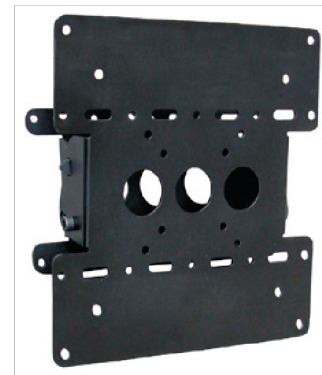

EASY GO 100
 Col. ● Code 06142
 VESA 50X50 / 75X75 / 100X100 / 200X100

EASY GO 200
 Col. ● Code 06143
 VESA 50X50/75X75/100X100/200X100/200X200

Fixed on the Wall

Easy Go 100

Supporto universale da parete inclinabile per monitor e tv.

Universal inclinable wall support for monitor and tv.

Easy Go 200

Supporto universale da parete inclinabile per monitor e tv.

Universal inclinable wall support for monitor and tv.

FIXED ON THE WALL

Targeted to Professionals