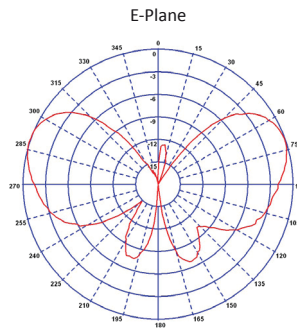

PUG Antenna

Typical VSWR

Part No.		PUG-TNC-S1	PUG-TNC-S2
Electrical Data			
Frequency Range (MHz)		380-400	410-430
Panorama Pre-Tuned Band		S1	S2
VSWR (Typical)		< 2.1 : 1	< 2.1 : 1
Gain: Isotropic (Typical)		4dBi	4dBi
Compared to ¼ wave (Typical)		2dB	2dB
Impedance		50Ω	50Ω
Max Input Power (W)		5	5
Mechanical Data			
Dimensions (mm)	Length	420	355
	Diameter	16	16
Operating Temp (°C)		-40° / +80°C	-40° / +80°C
Material		Engineering Plastic	Engineering Plastic
Connector			
Type		TNC plug	TNC plug