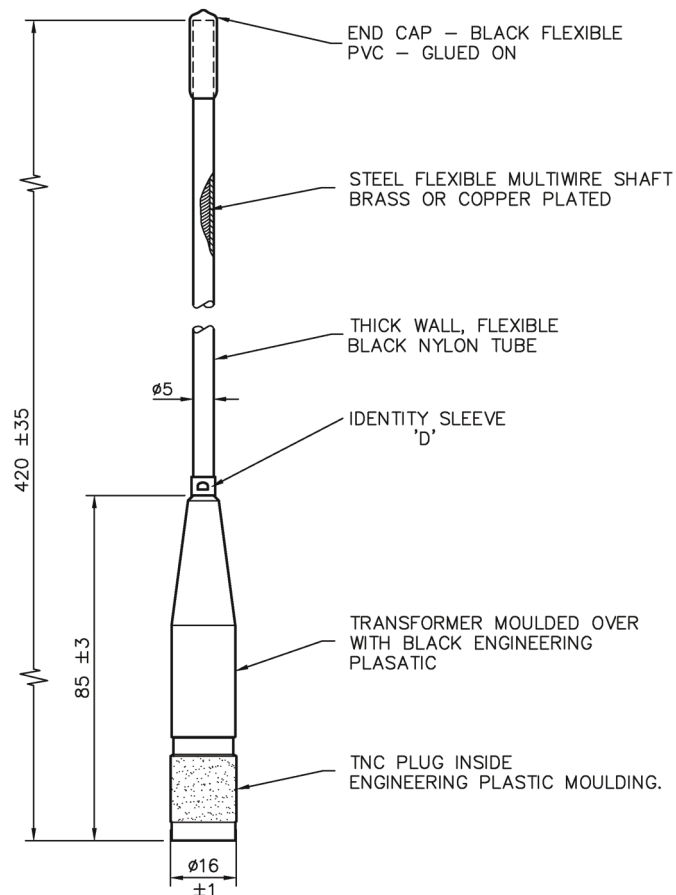

Technical Drawing