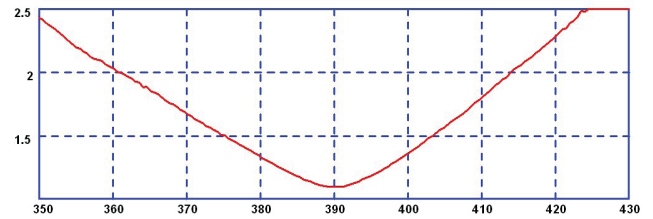

PUG Antenna

Typical VSWR

Part No.		PUG-TNC-S1	PUG-TNC-S2
Electrical Data			
Frequency Range (MHz)		380-400	410-430
Panorama Pre-Tuned Band		S1	S2
VSWR (Typical)		< 2.1 : 1	< 2.1 : 1
Gain: Isotropic (Typical)		4dBi	4dBi
Compared to ¼ wave (Typical)		2dB	2dB
Impedance		50Ω	50Ω
Max Input Power (W)		5	5
Mechanical Data			
Dimensions (mm)	Length	420	355
	Diameter	16	16
Operating Temp (°C)		-40° / +80°C	-40° / +80°C
Material		Engineering Plastic	Engineering Plastic
Connector			
Type		TNC plug	TNC plug