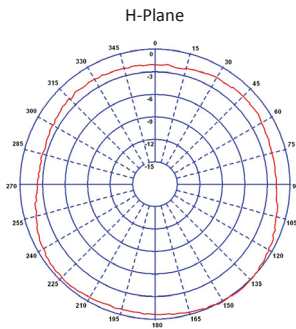

PUG Antenna

Typical VSWR

Part No.		PUG-TNC-S1	PUG-TNC-S2
Electrical Data			
Frequency Range (MHz)		380-400	410-430
Panorama Pre-Tuned Band		S1	S2
VSWR (Typical)		< 2.1 : 1	< 2.1 : 1
Gain: Isotropic (Typical)		4dBi	4dBi
Compared to ¼ wave (Typical)		2dB	2dB
Impedance		50Ω	50Ω
Max Input Power (W)		5	5
Mechanical Data			
Dimensions (mm)	Length	420	355
	Diameter	16	16
Operating Temp (°C)		-40° / +80°C	-40° / +80°C
Material		Engineering Plastic	Engineering Plastic
Connector			
Type		TNC plug	TNC plug