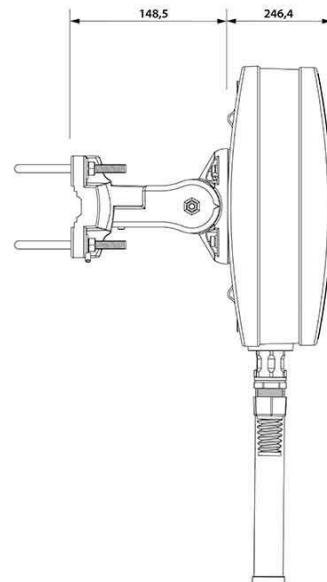

DIMENSIONS

HEADQUARTER:

Wireless Instruments sp. z o.o.

ul. Kościuszki 27

52-116 Iwiny

POLAND

sales@quwireless.com

tel 1. +48 601 366 369

tel 2. +48 577 667 761

www.quwireless.com