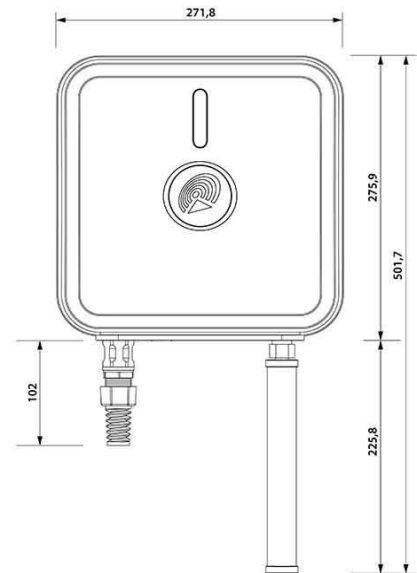

MATERIALS	ABS, aluminum, PTFE, Fiberglass
INGRESS PROTECTION	IP67
DIMENSIONS	272 x 276 x 96 mm 10.71 x 10.87 x 3.78 inch
WEIGHT	1.8 kg 3.97 lbs
OPERATING TEMPERATURE	From -40°C to 75°C From -40°F to 167°F

[RUT240 Datasheet](#)

[RUT240 User Manual](#)

[RUT240 Quick Start Guide](#)

DIMENSIONS

HEADQUARTER:

Wireless Instruments sp. z o.o.

ul. Kościuszki 27

52-116 Iwiny