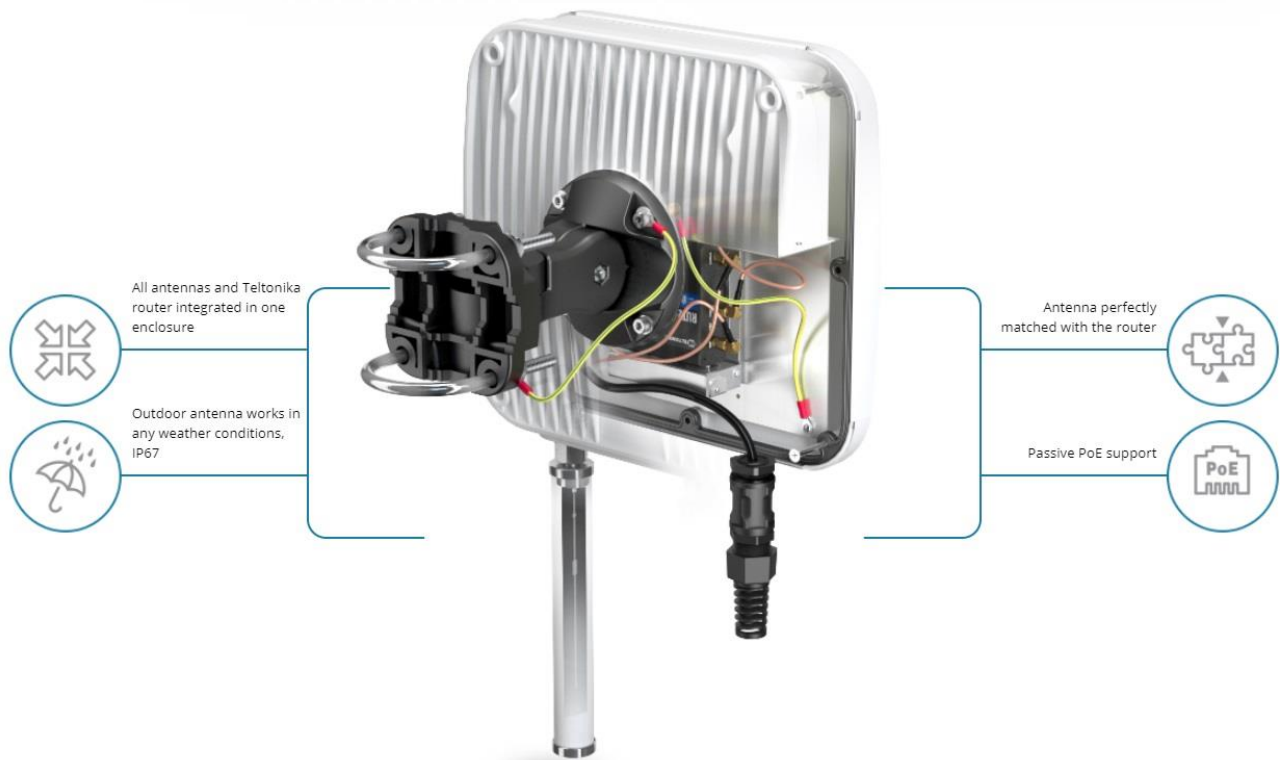

QuMax for RUT240/230

**INTEGRATED OUTDOOR MULTI BAND HIGH POWER LTE DIRECTIONAL ANTENNA +
OUTDOOR WI-FI OMNI ANTENNA + PLACE TO INSTALL TELTONIKA RUT240 OR 230
(ALL-IN-ONE)**

QuMAX offers the most powerful directional LTE antenna of all QuWireless antennas. It is dedicated to connections with long distance to base station. It is designed to have Teltonika RUT240 or RUT230 router installed inside IP67 enclosure. It is the first choice for fixed installations in industrial environment. It has embedded also outdoor Wi-Fi omni antennas.

NOTE: For RUT230 one LTE antenna is unplugged.

OUTDOOR

Use Teltonika router
wherever you want

ANTENNA

Maximize your signal with
QuWireless antennas

SOLUTION

Plug Teltonika router and
you are good to go

LTE SPECIFICATION

MATERIALS	ABS, aluminum, PTFE, Fiberglass
INGRESS PROTECTION	IP67
DIMENSIONS	272 x 276 x 96 mm 10.71 x 10.87 x 3.78 inch
WEIGHT	1.8 kg 3.97 lbs
OPERATING TEMPERATURE	From -40°C to 75°C From -40°F to 167°F

DEVICE SPECIFICATION

Small and reliable cellular router with 3G & WiFi. Equipped with Ethernet and I/O. RUT230 is perfect for challenging applications within energy, industry, smart city and IoT sectors.