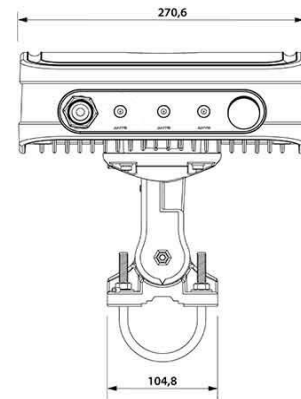

DIMENSIONS

HEADQUARTER:

Wireless Instruments sp. z o.o.

ul. Kościuszki 27

52-116 Iwiny

POLAND

sales@quwireless.com

tel 1. +48 601 366 369

tel 2. +48 577 667 761

www.quwireless.com