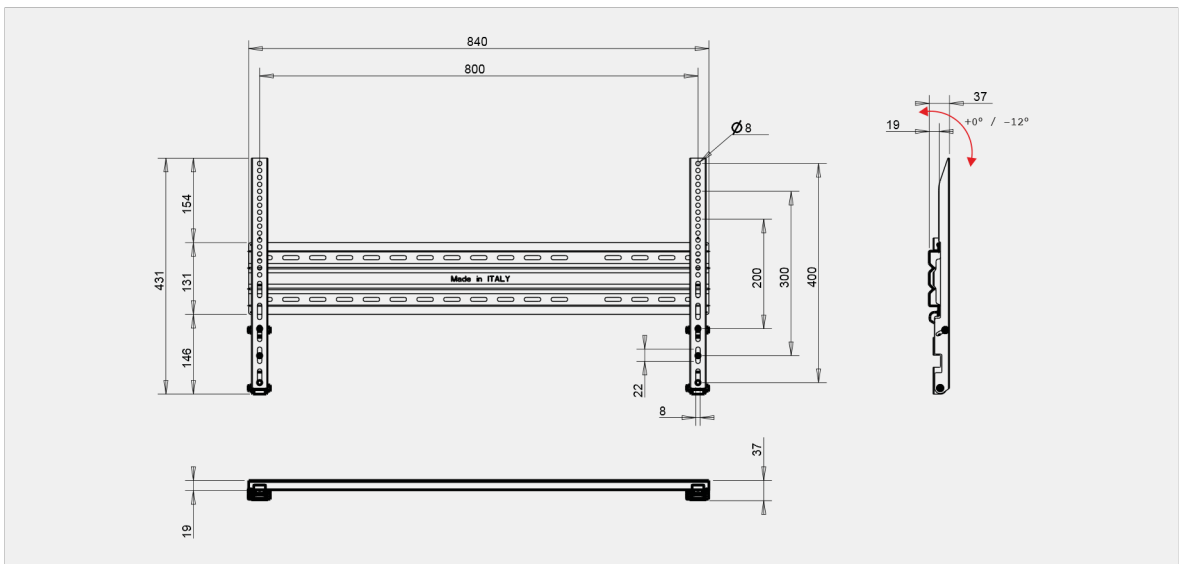

SLIM TILT 800
 Col. ● Code 06129
 MINI VESA 200X200 - MAX VESA 800X400

WALL

102-203CM
 40-80"

60KG
 132LBS

37MM

Slim Tilt 800

Fixed on the Wall

Supporto universale da parete inclinabile per monitor e tv.

Universal inclinable wall support for monitor and tv.

Targeted to Professionals