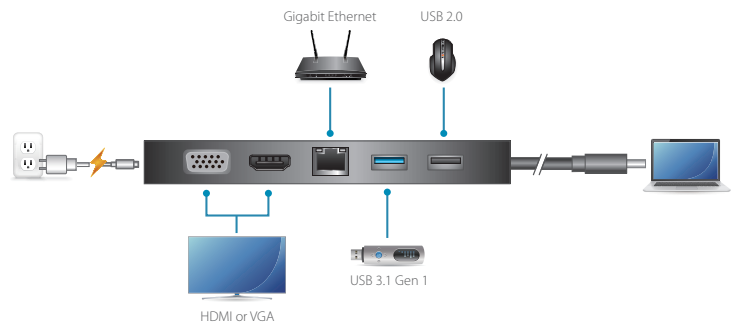

Specifications

Function	UH3236
Computer Connections	1
Cable Length	35 cm
Connectors	
Computer	1 x USB-C Male (Black)
Device	1 x USB 2.0 Type A Female (Black) 1 x USB 3.1 Gen1 Type A Female (Blue)
Video Output	1 x HDMI Female (Black) 1 x VGA Female (Black)
LAN Ports	1 x Gigabit Ethernet Female (Black)
Power	1 x USB-C Female Support Power Delivery 3.0 for laptop charging up to 60W* *USB-C Power Adapter from laptop is needed for Power Delivery Pass-Through function.
Video Resolution	Single View: HDMI - 3840 x 2160 @ 30Hz or VGA - 1920 x 1200 @ 60Hz
Power Consumption	DC 5V , 12.5W
Environmental	
Operating Temperature	0° - 40° C
Storage Temperature	-20° - 60° C
Humidity	0 - 80% RH, Non-condensing
Physical Properties	
Housing	Plastic
Weight	0.08 kg
Dimensions (L x W x H)	14.00 x 5.50 x 1.60 cm

Product information is subject to change without prior notice.

ATEN International Co., Ltd.

3F., No.125, Sec. 2, Datong Rd., Sijhih District., New Taipei City 221, Taiwan
Phone: 886-2-8692-6789 Fax: 886-2-8692-6767
www.aten.com E-mail: marketing@aten.com

Publish Date: 11/2018 V1.0

© Copyright 2018 ATEN® International Co., Ltd.
ATEN and the ATEN logo are trademarks of ATEN International Co., Ltd.
All rights reserved. All other trademarks are the property of their respective owners.